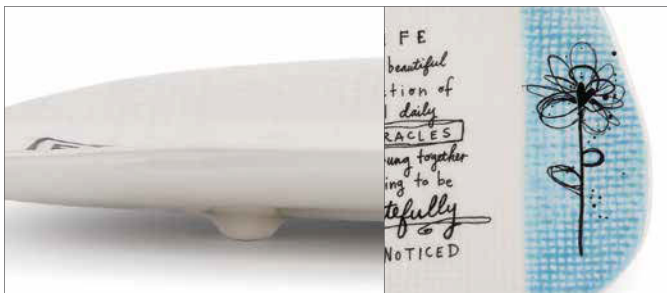

Ceramic dishes feature feet for an elegant look, and beautiful texture and sentiments.