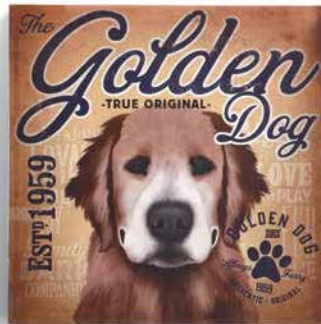

Canvas Wall Art can hang on the wall or stand on a surface.

1004220002 Golden Dog Canvas Wall Art
The Golden Dog true original Est. 1959 golden dog always furry authentic original 1959