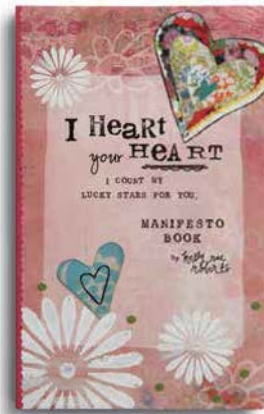

NEW!

1002720401 I Heart Your Heart Manifesto Magnet Gift Book

Magnet: *I Heart your Heart* Because... *You've taught me so much about love, trust, friendship + hope. Because... When I think of those who have deeply, profoundly affected my life, I think of you. I count my lucky stars for you every single day. Book excerpt: I heart your heart because... You inspire me to reach and grow. Because you've taught me so much about love, trust, friendship and hope.*