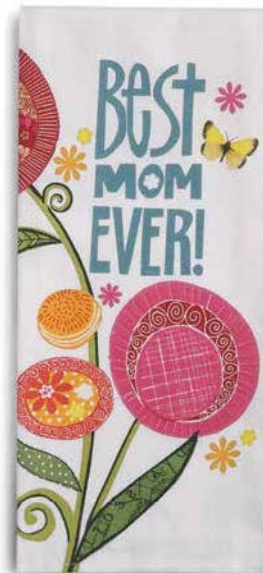

1004070052 Best Mom Tea Towel and Greeting Card

Greeting card attached to gift box for a complete gift to go.

Towel: *Best mom ever!*, Card: *Best Mom Ever! That's what you are!*
$7.50 ea. Min: 2 ea. MOTM

Size: 17" w x 27" h Pkg: GB/W Season: E
Materials: 100% cotton

Care: Machine Wash - Cold, Non Chlorine Bleach Only, Tumble Dry - Low, Warm Iron as Needed

Mini journals
designed with
lined pages.

1004070007 Brightest Wishes Notebook 36 Piece Program

Program Details: Includes 37 pieces; 4 each of 9 styles with box displayer. Each notebook contains 80 lined pages.

Happy times; Love life; Today is going to be awesome; Be happy; Best day ever; Love; Hello; Lovely;

$1.19 ea. item in set.
$43.00 set Min: 1 set

Size: 3.5" w x 5" h Pkg: CB Season: E
Materials: paper