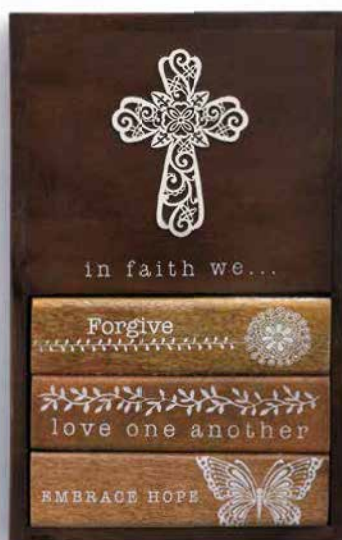

1004310004 In Faith Wall Art
In this faith we... (Block 1): trust; show kindness; count our blessings; forgive (Block 2): love one another; think of others; serve the Lord; praise God daily (Block 3): find serenity; live with a grateful heart; embrace hope; believe in miracles