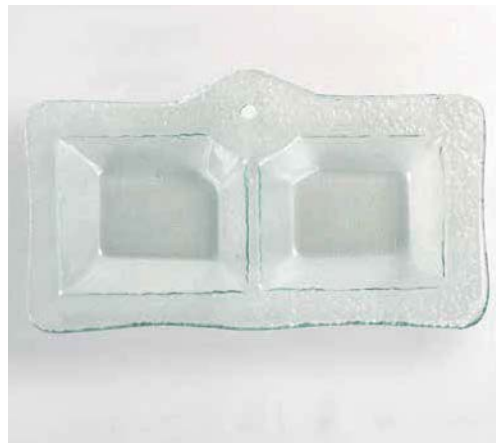

2020170237 Pop In Rectangle Divided Dish (24 oz.)
$11.50 ea. Min: 2 ea. MOTM
Size: 14" w x 8" h Pkg: SB/L Season: U
Materials: glass
Care: Handwash Only, Not Intended for Microwave Use