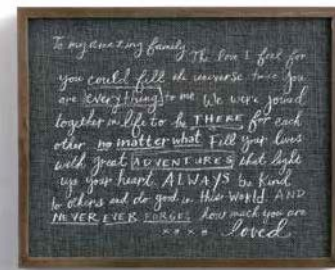

NEW!
1004200062 Family Love Letter Wall Art
Hanger style: keyhole.
To my amazing family... The love I feel for you could fill the universe...twice. You are everything to me. We were joined together in life to be there for each other...no matter what. Fill your lives with great adventures that light up your heart. Always be kind to others and do good in this world. And never ever forget how much you are loved.
$8.00 ea. Min: 2 ea. MOTM
Size: 10" w x 8" h Pkg: BP/PB Season: E
Materials: wood composite, fir wood, polyester fiber