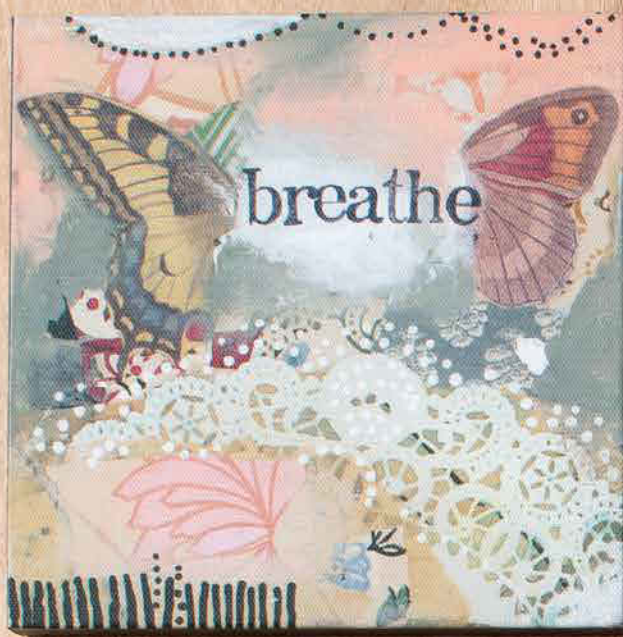

*** SALES PROGRAM**

Purchase \$100 of
**In This Home Wall Art,
 Picture Frames or Art Blocks**
 and receive FREE POP sign.

Build-Your-Own Assortment!

The Kelly Rae Roberts Collection

- * These heartfelt gifts make an emotional connection.
- * Our popular gift and home décor products by top selling DEMDACO® artist Kelly Rae Roberts generate repeat sales.
- * Several unique product formats offer new keepsake gift options.
- * NEW products include manifesto magnet gift books, ornament cards and wall art.