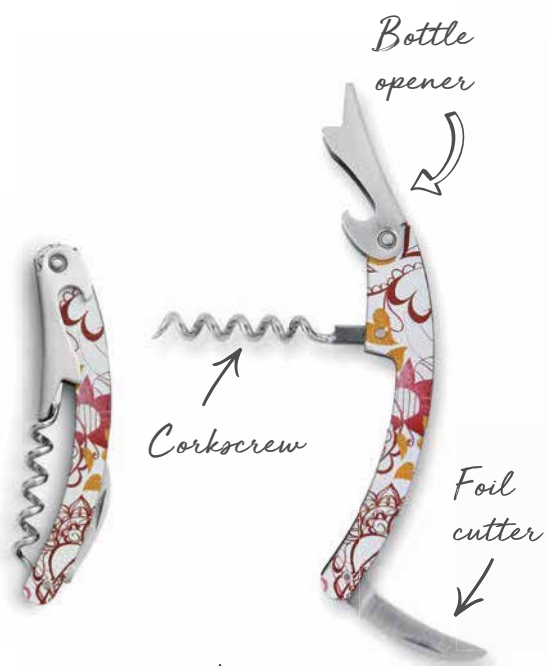

NEW! ●
1004180222 Cheers Bottle Opener
Size: 4.5" w x 1.5" h

NEW! ●
1004180223 Woo Hoo Bottle Opener
Size: 4.5" w x 1.5" h

NEW! ●
1004180224 Hooray Bottle Opener
Size: 4.5" w x 1.5" h

NEW! ●
1004180225 Hello There Bottle Opener
Size: 4.5" w x 1.5" h