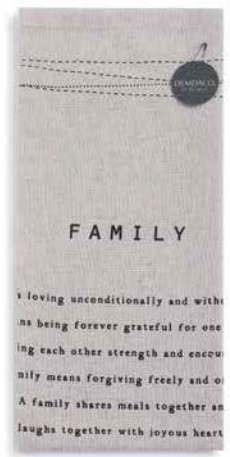

Detail

1004260018 Family Tea Towel
Family Family means loving unconditionally and without boundaries. It means being forever grateful for one another and giving each other strength and encouragement. Family means forgiving freely and often. A family shares meals together and laughs together with joyous hearts. A family shares moments, sorrows, joys, and dreams. Family means supporting, respecting, and accepting on another. It means giving generously and loving unselfishly. Family is trust and honesty. Family is compromise and gratitude. A family strengthens and inspires each other. It means always having someone who loves you. It means you are a part of something wonderful.
$5.00 ea. Min: 2 ea.

Size: 18" w x 27.5" h **Pkg:** BP/PB **Season:** E
Materials: cotton, linen
Care: Machine Wash - Cold, Machine Wash - Delicate, Wash With Similar Colors Only, Do Not Bleach, Tumble Dry - Low, Warm Iron as Needed