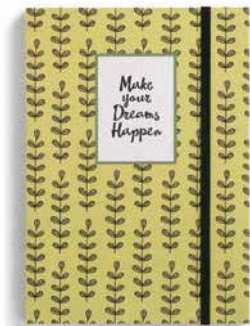

1004170072 Dreams Happen Notebook
160 lined pages, back page end pocket, elastic closure and acid free paper.
Cover: *Make your dreams happen*