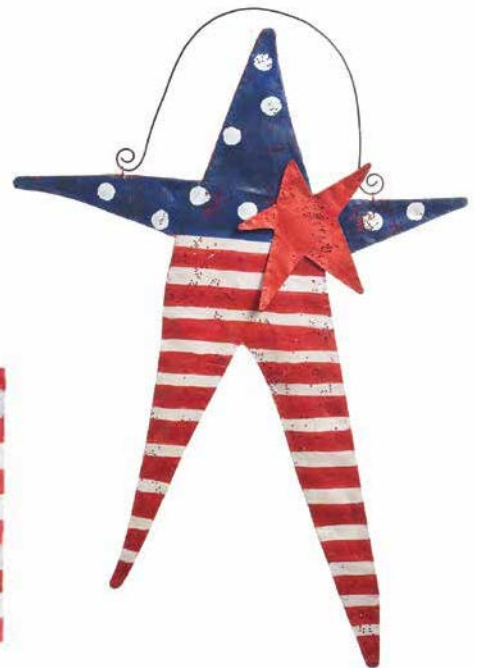

20120032 Fourth of July Star Door Hanger
Hanger style: wire.
$15.00 ea. Min: 2 ea. MOTM
Size: 20.5" w x 29.5" h Pkg: PB Season: E
Materials: aluminum screen