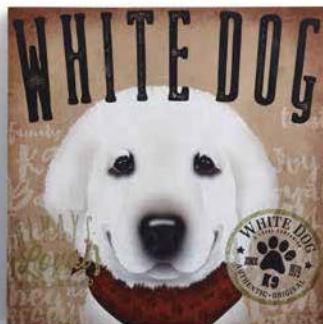

1004220001 White Dog Canvas Wall Art
White Dog always loyal guaranteed white dog a loyal companion authentic original since 1979 K9