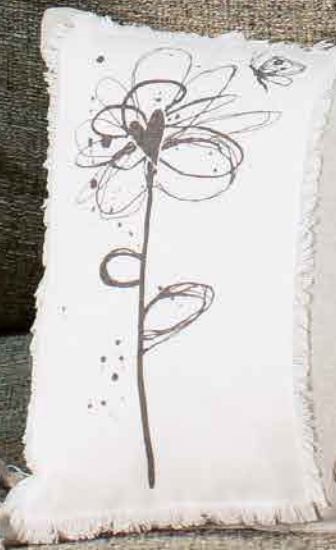

Home is
Comfort

like being
lovingly wrapped
in a
Snuggly WARM
blanket of
laughter, nourishment
and precious
 memories

Our hearts LIVE
there always xo

Home is where
there is **Comfort** AND
ENDLESS
Love xoxo

Love