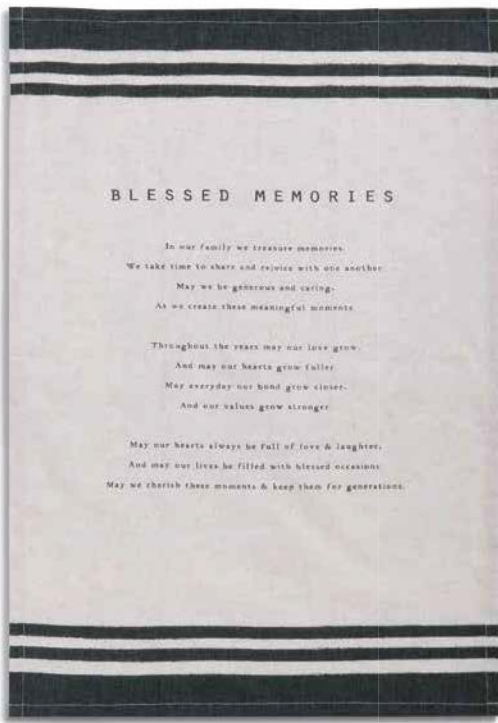

NEW!
1004260038 Memories Tea Towel
Blessed Memories In our family we treasure memories. We take time to share and rejoice with one another. May we be generous and caring as we create these meaningful moments. Throughout the years may our love grow, and may our hearts grow fuller. May every day our bond grow closer, and our values grow stronger. May our hearts always be full of love & laughter, and may our lives be filled with blessed occasions. May we cherish these moments & keep them for generations.
$5.00 ea. Min: 2 ea. MOTM

Size: 18.5" w x 28" h **Pkg:** BP/PB **Season:** E
Materials: cotton, linen
Care: Machine Wash - Cold, Machine Wash - Delicate, Wash With Similar Colors Only, Do Not Bleach, Tumble Dry - Low, Warm Iron as Needed

NEW!
1004260039 In this Kitchen Tea Towel
In this Kitchen We believe happiness is homemade. We season with kindness and share with love. We are grateful for friends and family that gather at our table, for here is where our best memories are made. May this kitchen always be filled with family and friends. May it be filled with loved ones and with bountiful blessings, and may it overflow with warm memories and hearty laughter. May our hearts always be full of happy reminders of time spent together and may the years ahead be filled with lasting joy. We welcome friends and family to share in our blessings for this kitchen is blessed with love beyond measure.
$5.00 ea. Min: 2 ea. MOTM

Size: 18.5" w x 28" h **Pkg:** BP/PB **Season:** E
Materials: cotton, linen
Care: Machine Wash - Cold, Machine Wash - Delicate, Wash With Similar Colors Only, Do Not Bleach, Tumble Dry - Low, Warm Iron as Needed