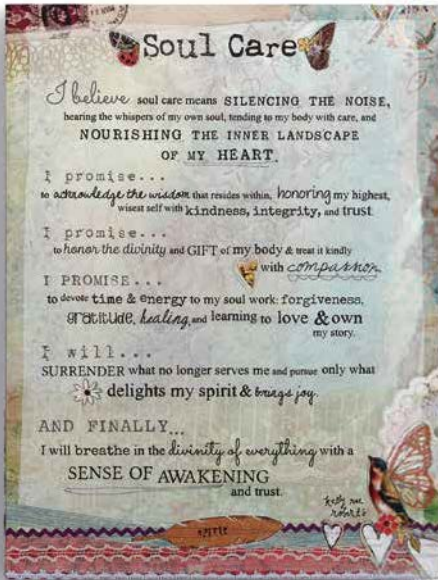

1002720331 Soul Care Manifesto Wall Art
Hanger style: keyhole.

Soul Care I believe soul care means silencing the noise, hearing the whispers of my own soul, tending to my body with care, and nourishing the inner landscape of my heart. I promise...to acknowledge the wisdom that resides within, honoring my highest wisest self with kindness, integrity, and trust. I promise...to honor the divinity and gift of my body & treat it kindly with compassion. I promise...to devote time & energy to my soul work: forgiveness, gratitude, healing, and learning to love & own my story. I will...surrender what no longer serves me and pursue only what delights my spirit & brings joy. And finally...I will breathe in the divinity of everything with a sense of awakening and trust.

Size: 18" w x 24" h Pkg: BP/PB Season: E
Materials: wood composite, canvas, iron