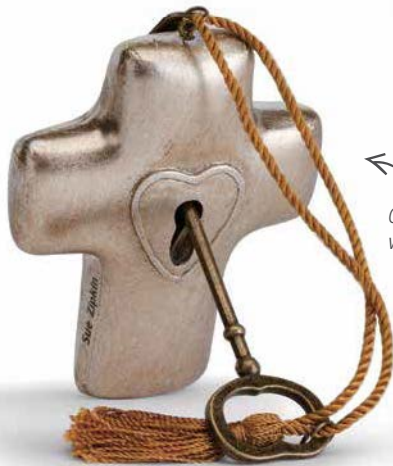

home & entertaining

Cross can hang or stand with attached key easel.

*** SALES PROGRAM**

Purchase \$240 of Artful Crosses and receive FREE displayer & POP. Build-Your-Own Assortment!

\$7.50 EA.
 Min: 2 ea. MOTM
**ARTFUL CROSSES
 SCULPTURES**