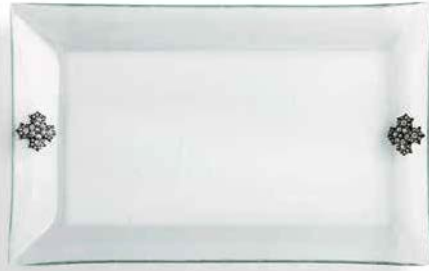

1004180121 Eiffel Tower Wine Bottle Sock

A Gilded Life

by Shea Frago &
Debbie Murray

- * These glitzy entertaining accessories spark a look for the home and table that is fabulously elegant.
- * The collection's vintage flair and sophisticated styling appeals to consumers with a wide range of personal style.