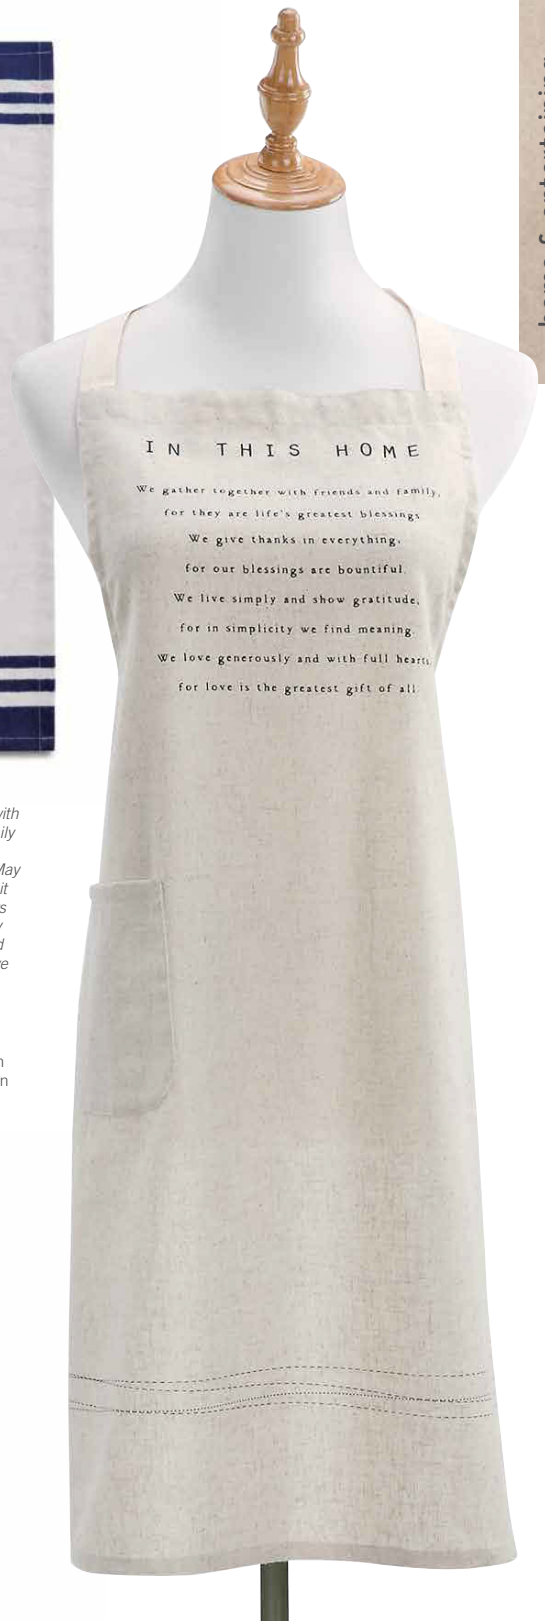

NEW!
1004260038 Memories Tea Towel
Blessed Memories In our family we treasure memories. We take time to share and rejoice with one another. May we be generous and caring as we create these meaningful moments. Throughout the years may our love grow, and may our hearts grow fuller. May every day our bond grow closer, and our values grow stronger. May our hearts always be full of love & laughter, and may our lives be filled with blessed occasions. May we cherish these moments & keep them for generations.
$5.00 ea. Min: 2 ea. MOTM

Size: 18.5" w x 28" h **Pkg:** BP/PB **Season:** E
Materials: cotton, linen
Care: Machine Wash - Cold, Machine Wash - Delicate, Wash With Similar Colors Only, Do Not Bleach, Tumble Dry - Low, Warm Iron as Needed

NEW!
1004260039 In this Kitchen Tea Towel
In this Kitchen We believe happiness is homemade. We season with kindness and share with love. We are grateful for friends and family that gather at our table, for here is where our best memories are made. May this kitchen always be filled with family and friends. May it be filled with loved ones and with bountiful blessings, and may it overflow with warm memories and hearty laughter. May our hearts always be full of happy reminders of time spent together and may the years ahead be filled with lasting joy. We welcome friends and family to share in our blessings for this kitchen is blessed with love beyond measure.
$5.00 ea. Min: 2 ea. MOTM

Size: 18.5" w x 28" h **Pkg:** BP/PB **Season:** E
Materials: cotton, linen
Care: Machine Wash - Cold, Machine Wash - Delicate, Wash With Similar Colors Only, Do Not Bleach, Tumble Dry - Low, Warm Iron as Needed