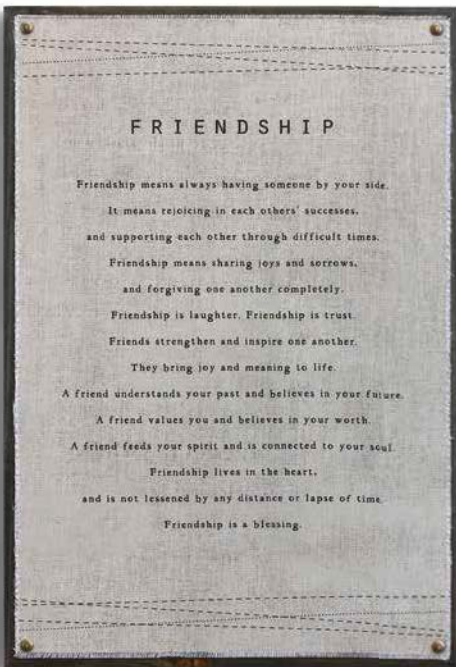

1004260027 Friendship Wall Art

Friendship Friendship means always having someone by your side. It means rejoicing in each others' successes, and supporting each other through difficult times. Friendship means sharing joys and sorrows, and forgiving one another completely. Friendship is laughter. Friendship is trust. Friends strengthen and inspire one another. They bring joy and meaning to life. A friend understands your past and believes in your future. A friend values you and believes in your worth. A friend feeds your spirit and is connected to your soul. Friendship lives in the heart, and is not lessened by any distance or lapse of time. Friendship is a blessing.