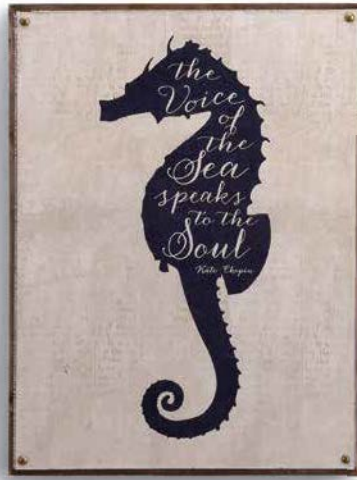

1004230032 Sea Horse Canvas Wall Art
Hanger style: keyhole.
The voice of the sea speaks to the soul Kate Chopin
$16.00 ea. Min: 1 ea.

Size: 12" w x 16" h Pkg: BP/PB Season: E
Materials: wood composite, canvas