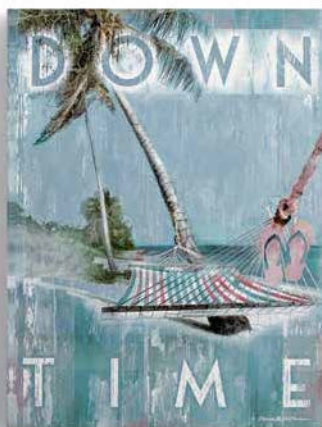

1004230016 Down Time Wall Art
Hanger style: sawtooth.
down time
$15.00 ea. Min: 2 ea.

Size: 11" w x 14.5" h Pkg: BP/PB Season: E
Materials: wood composite