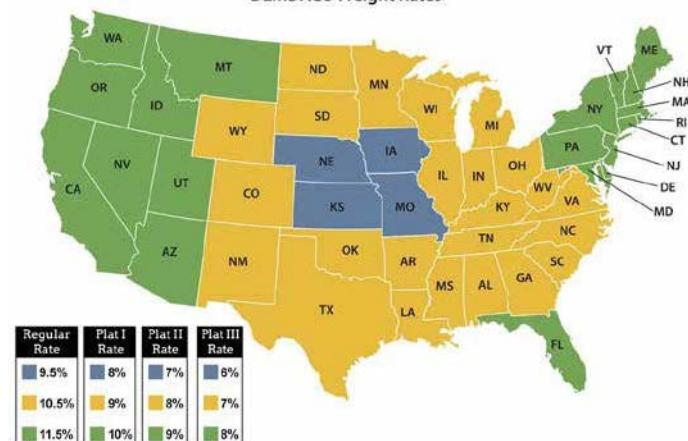

Shipping Information

Shipping typically occurs within 72 hours of order placement, however, please allow up to 2 weeks for delivery. Unfortunately, we do not ship internationally at this time. Delivery is limited to the 50 United States and we cannot ship to APO or FPO addresses at this time. When shipping to Alaska or Hawaii, additional shipping charges will apply. Shipping cost is based off order dollar total for standard products. A $300 order shipping to Montana, for example, will be billed at 11.5% of the order total for Regular Rate customers ($34.50 freight cost), 10% for Platinum Level I customers ($30 freight cost), 9% Platinum Level II customers ($27 freight cost), and 8% for Platinum Level III customers ($24 freight cost). Shipping cost is calculated after order is complete and will appear on your delivery invoice.

Please note, freight on Margin Builders or other discounted items are billed at the non-discounted list price. Items such as free displays incur a freight charge based on the list price of the display. Similarly, freight is charged based on the pre-discounted price for customers who are receiving a discount on their order.

DEMDACO Freight Rates

Freight Truck

Certain instances may occur where shipment (due to item weight or dimensions) would require delivery services via Freight Truck. The Ground shipping rate schedule above will have an additional handling fee of $100 that will be applied to your order in these circumstances (example: order total = $400 + $32.95 Ground Shipping + $100 Freight handling fee = $532.95). All freight truck products in this catalog have a special shipping charges icon (shown above) that appears with the product information in this catalog.

FAQ

What types of payments do you accept?

We accept Visa, Mastercard, Discover, or American Express Credit/Debit Cards. We also accept Check or Money Order, made out to:

DEMDACO
P.O. Box 803314
Kansas City, MO 64180-3314

Is there a minimum order amount?

$300 on opening orders and $150 on reorders.

What should I do if product is damaged or defective?

We are sorry to hear you have received an item that is damaged or defective. Please contact Customer Care within 30 days for a Return Authorization Number and product replacement/credit. Please note that it takes 7 to 14 business days to process credit/returns once received.

Original shipping costs are not refundable. Return and exchange shipping costs are your responsibility. DEMDACO will, however, pay the return shipping costs if the return is a result of our error (incorrect or defective item).

All returns received will be applied to your DEMDACO account as a credit for you to use towards any current or future open invoice.

Freight Truck Item Returns (items delivered by Freight Truck rather than UPS): If a piece arrives damaged in the delivery process, please call Customer Care immediately. Please inspect all products prior to accepting delivery. If product appears to be damaged, please refuse the shipment and contact us immediately.

How do I change my order after I have submitted it?

We'll do everything we can to accommodate your request. But, please keep in mind that our order-fulfillment and shipping systems are designed to get orders on their way quickly and efficiently. Therefore, we cannot change or cancel an order once it has entered the shipping process. Please contact Customer Care for a Return Authorization Number and product replacement/credit.

Can I request images to use for marketing needs?

Yes, please contact our Customer Care Team.

Where does your product ship from in the US?

Our product ships from Edgerton, KS 66021.

How can I sign up to receive paperless documents?

Please contact Customer Care for assistance.

What are your normal business hours?

Monday through Friday,
8 a.m. to 5 p.m. CST.

Give us a CALL