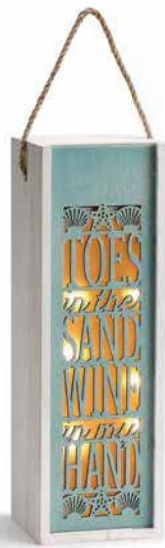

1004080113 Toes in the Sand Lantern
Toes in the sand wine in my hand