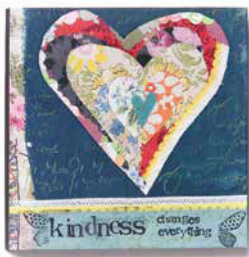

102327 Kindness Changes Everything Wall Art
 Kindness changes everything

102337 Wooden Easel
 \$6.50 ea. Min: 2 ea. MOTM
 Size: 5.5" w x 9" h Pkg: CB Season: D
 Materials: MDF, pine wood, metal

1002720114 Easel Stand
 Backer style: easel.
 \$6.50 ea. Min: 4 ea. MOTM
 Size: 5.5" w x 9" h Pkg: PB Season: D
 Materials: paulownia wood, metal