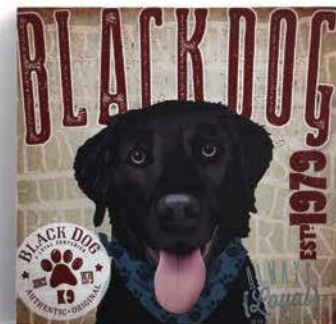

1004220001 White Dog Canvas Wall Art
White Dog always loyal guaranteed white dog a loyal companion authentic original since 1979 K9

1004220004 Brown Dog Canvas Wall Art
The Brown Dog always loyal guaranteed brown dog a loyal companion authentic original since 1979 K9