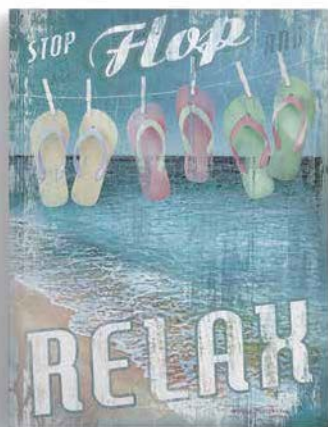

1004230015 Stop Flop Relax Wall Art
Hanger style: sawtooth.
stop flop and relax
$15.00 ea. Min: 2 ea.

Size: 11" w x 14.5" h Pkg: BP/PB Season: E
Materials: wood composite