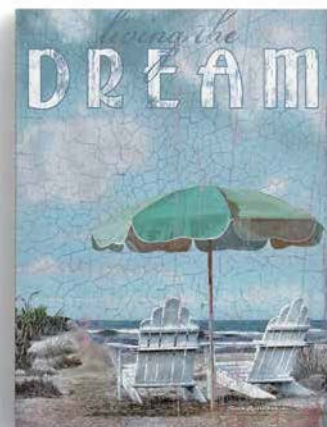

1004230017 Living the Dream Wall Art
Hanger style: sawtooth.
living the dream
$15.00 ea. Min: 2 ea.

Size: 11" w x 14.5" h Pkg: BP/PB Season: E
Materials: wood composite