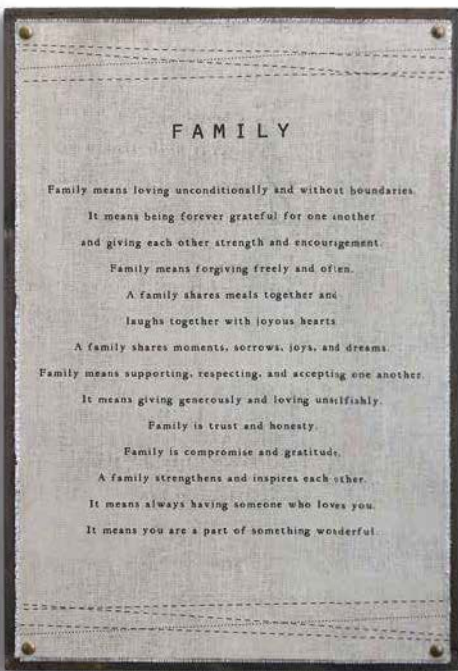

Care: Dishwasher Safe,

Microwave Safe

1004260025 Family Wall Art

Family Family means loving unconditionally and without boundaries. It means being forever grateful for on another and giving each other strength and encouragement. A family shares meals together and laughs together with joyous hearts. A family shares moments, sorrows, joys, and dreams. Family means supporting, respecting, and accepting one another. It means giving generously and loving unselfishly. Family is trust and honesty. Family is compromise and gratitude. A family strengthens and inspires each other. It means always having someone who loves you. It means you are a part of something wonderful.