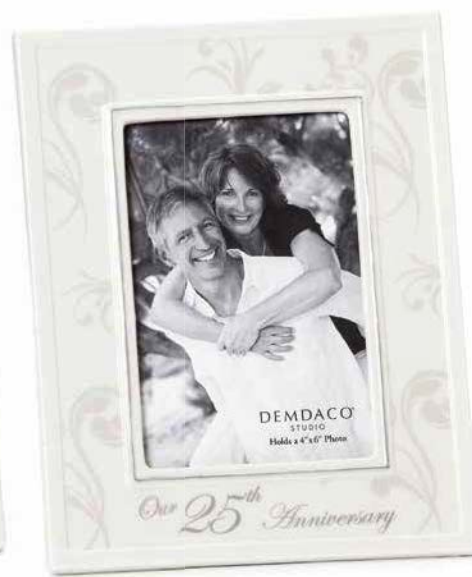

102690 25th Anniversary Frame

Holds 4 x 6 photo(s).
Backer style: easel. Hanger style: triangle.
Our 25th Anniversary
$13.00 ea. Min: 2 ea. MOTM

Size: 9" h Pkg: GB Season: E
Materials: porcelain, glass