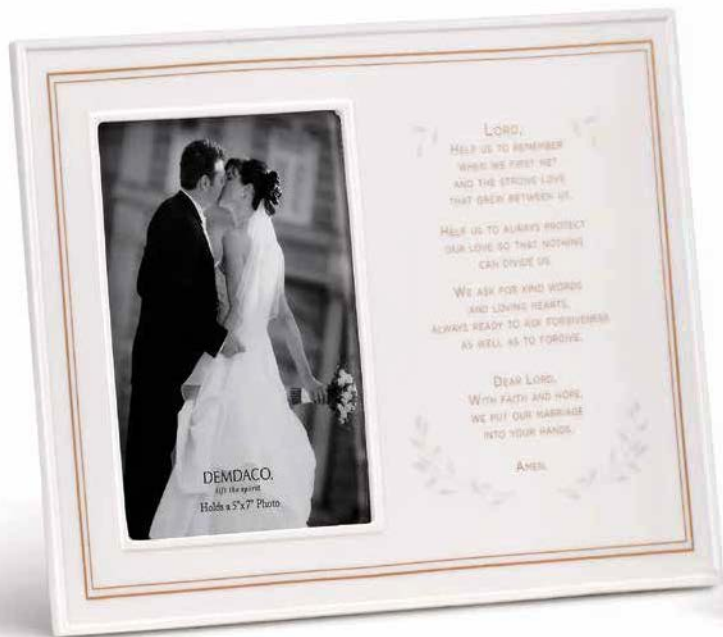

102692 Happy Anniversary Bell
 Happy Anniversary
 \$7.00 ea. Min: 2 ea. MOTM
 Size: 4" h Pkg: GB Season: E
 Materials: porcelain

1003170072 Wedding Prayer Ceramic Frame

Holds 5 x 7 photo(s). Backer style: easel. Hanger style: hook.
Lord, Help us to remember when we first met and the strong love that grew between us. Help us to always protect our love so that nothing can divide us. We ask for kind words and loving hearts, always ready to ask forgiveness as well as to forgive. Dear Lord, with faith and hope, we put our marriage into your hands. Amen.
 \$22.00 ea. Min: 2 ea.