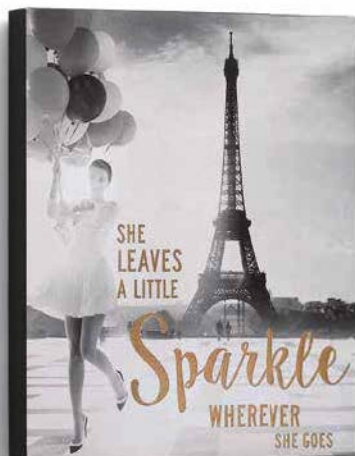

1004150003 Paris Canvas Wall Art
 Hanger style: keyhole.
Paris is always a good idea
 \$15.00 ea. Min: 2 ea.

Size: 11" w x 14" h Pkg: BP/PB Season: E
 Materials: wood composite, canvas

1004150005 A Little Sparkle Canvas Wall Art
 Hanger style: keyhole.
She leaves a little sparkle wherever she goes
 \$14.00 ea. Min: 2 ea. MOTM