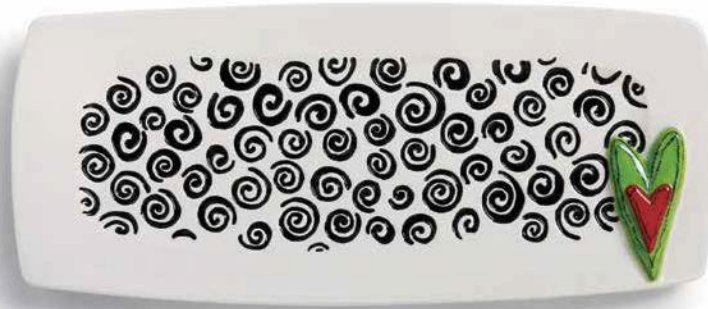

Heartful Home

by Tracy Peche

- Playful blues, yellows, pinks, and greens against black and white backgrounds pair with whimsical designs to lighten and brighten the spirit of home.
- Unique pieces such as ceramic wall pockets and ornamental bells make perfect housewarming gifts or as inspiration in home décor.

NEW! ●
1004380014 Black Swirls Platter
$16.00 ea. Min: 2 ea. MOTM
Size: 15.5" w x 6.5" h Pkg: BP/CB Season: E
Materials: stoneware
Care: Dishwasher Safe, Microwave Safe