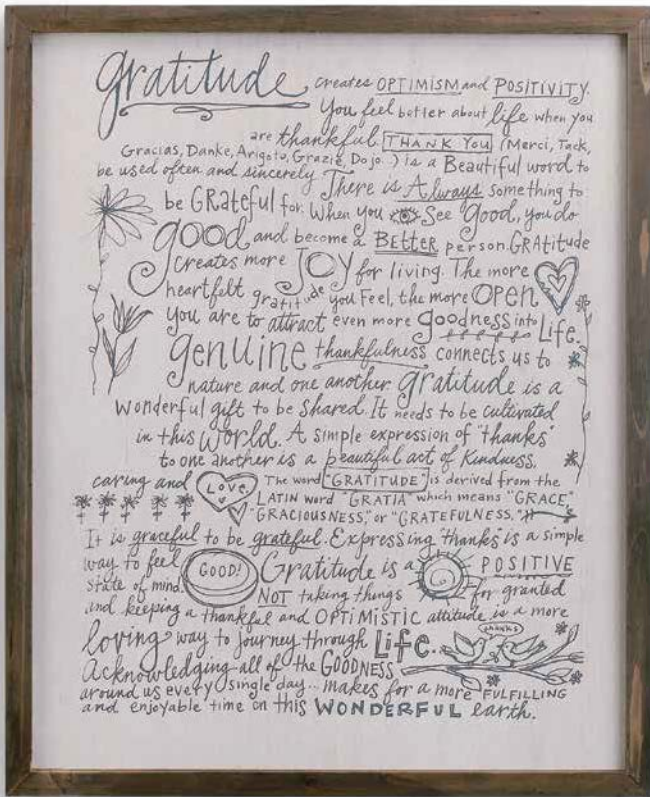

\$20.00 ea. Min: 1 ea.

Size: 12" w x 20" h Pkg: BP/PB Season: E

Materials: wood composite, fir wood, polyester fiber

1004200009 Gratitude Manifesto Wall Decor

Hanger style: keyhole.

Gratitude creates optimism and positivity. You feel better about life when you are thankful. Thank You (merci, tack, gracias, danke, arigoto, grazie, dojo)... is a beautiful word to be used often and sincerely. There is always something to be grateful for. When you see good, you do good and become a better person. Gratitude creates more joy for living. The more heartfelt gratitude you feel, the more open you are to attract even more goodness into life. Genuine thankfulness connects us to nature and one another. Gratitude is a wonderful gift to be shared. It needs to be cultivated in this world. A simple expression of "thanks" to one another is a beautiful act of kindness, caring and love. The word "gratitude" is derived from the Latin word "gratia" which means "grace," "graciousness," or "gratefulness." It is graceful to be grateful. Expressing "thanks" is a simple way to feel good! Gratitude is a positive state of mind. NOT taking things for granted and keeping a thankful and optimistic attitude is a more loving way to journey through life. Acknowledging all of the goodness around us every single day... makes for a more fulfilling and enjoyable time on this wonderful earth.