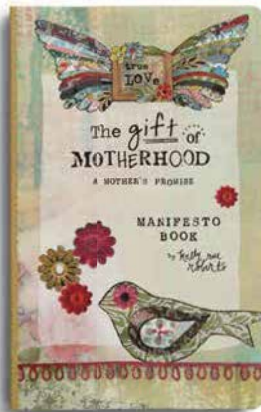

NEW!

1002720402 Motherhood Manifesto Magnet Gift Book

Magnet: *A Mother's Promise* I promise... *To provide a safe, nurturing home where you have full permission to be who you are. May our spirits be connected always. May you always know how deeply you are loved, how your life shines brightly & how your heart is never alone. Book excerpt: I promise... To come alive with joy when you enter the room. I want you to feel loved and celebrated.*