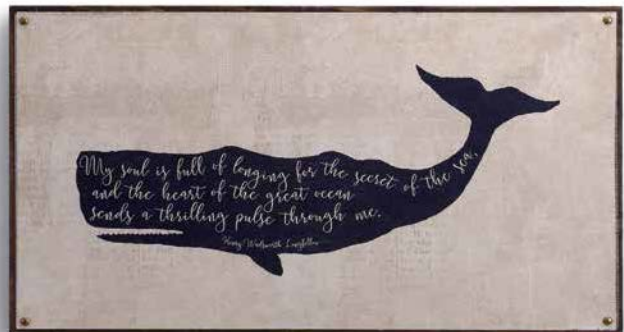

1004230030 Whale Canvas Wall Art
Hanger style: keyhole.
My soul is full of longing for the secret of the sea, and the heart of the great ocean sends a thrilling pulse through me. Henry Wadsworth Longfellow
$20.00 ea. Min: 1 ea.

Size: 22" w x 12" h Pkg: BP/PB Season: E
Materials: wood composite, canvas