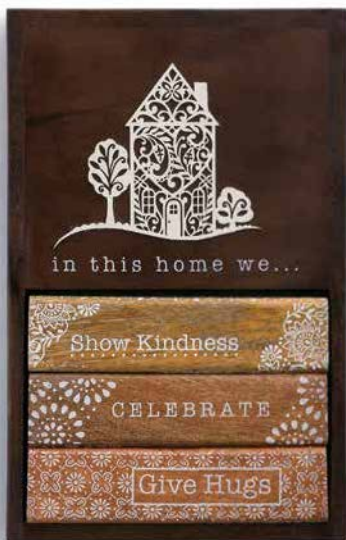

Wall art features intricate laser cut wood designs.