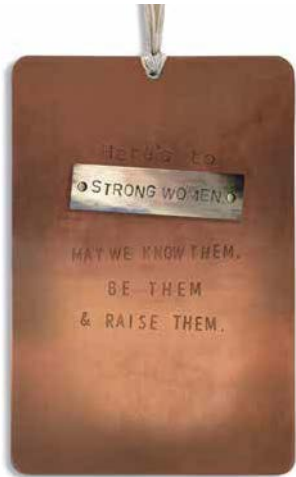

FREE ITEMS:

- 1 of # 1000900018 Wood Token Displayer
- 1 of # 1004400055 She Inspires Inspire Cards POP Sign

Total 50 pieces for \$216.00

Pinboard Plaques come with craft paper sleeves.

\$8.50 EA.
 Min: 2 ea. MOTM
PINBOARD PLAQUES
 Size: 4"W X 6"H
 Pkg: BP/PB Season: E
 Materials: brass, metal, polyester fiber