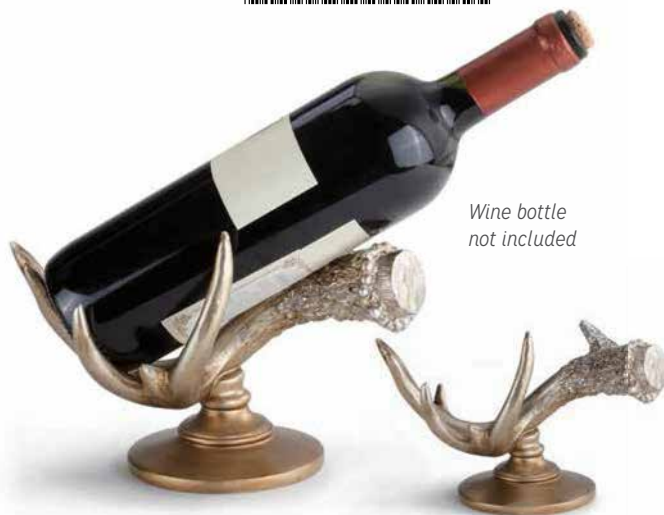

Wine bottle
not included

2020160735 Antler Wine Bottle Holder
$11.00 ea. Min: 2 ea. MOTM

Size: 9" w x 5.5" h **Pkg:** BP/PB **Season:** S
Materials: resin