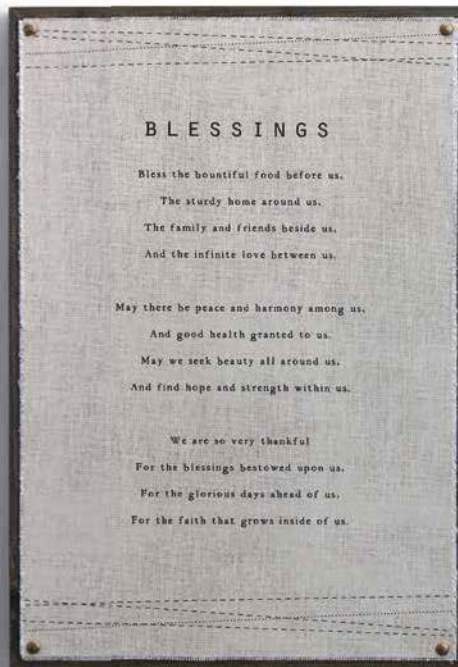

\$12.00 ea. Min: 2 ea.

Size: 10"sq. Pkg: BP/PB Season: E

Materials: fir wood, wood composite, canvas

1004260027 Friendship Wall Art

Friendship Friendship means always having someone by your side. It means rejoicing in each others' successes, and supporting each other through difficult times. Friendship means sharing joys and sorrows, and forgiving one another completely. Friendship is laughter. Friendship is trust. Friends strengthen and inspire one another. They bring joy and meaning to life. A friend understands your past and believes in your future. A friend values you and believes in your worth. A friend feeds your spirit and is connected to your soul. Friendship lives in the heart, and is not lessened by any distance or lapse of time. Friendship is a blessing.