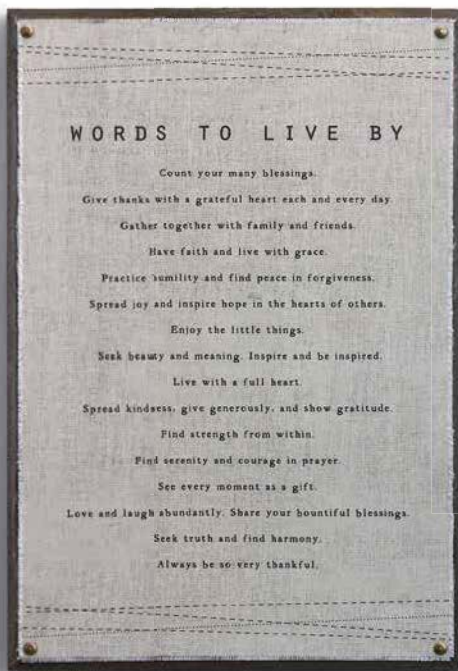

Care: Dishwasher Safe,

Microwave Safe

1004260025 Family Wall Art

Family Family means loving unconditionally and without boundaries. It means being forever grateful for on another and giving each other strength and encouragement. A family shares meals together and laughs together with joyous hearts. A family shares moments, sorrows, joys, and dreams. Family means supporting, respecting, and accepting one another. It means giving generously and loving unselfishly. Family is trust and honesty. Family is compromise and gratitude. A family strengthens and inspires each other. It means always having someone who loves you. It means you are a part of something wonderful.