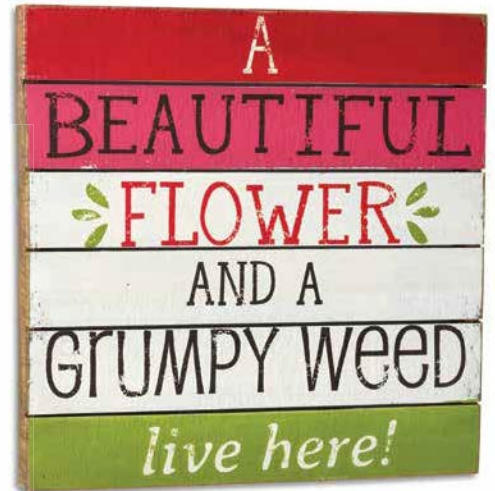

2020141023 Beautiful Flower Grumpy Weed Wall Art
Hanger style: sawtooth.
A beautiful flower and a grumpy weed live here!
$12.50 ea. Min: 2 ea. MOTM
Size: 14" sq. Pkg: BP/PB Season: E
Materials: pine wood