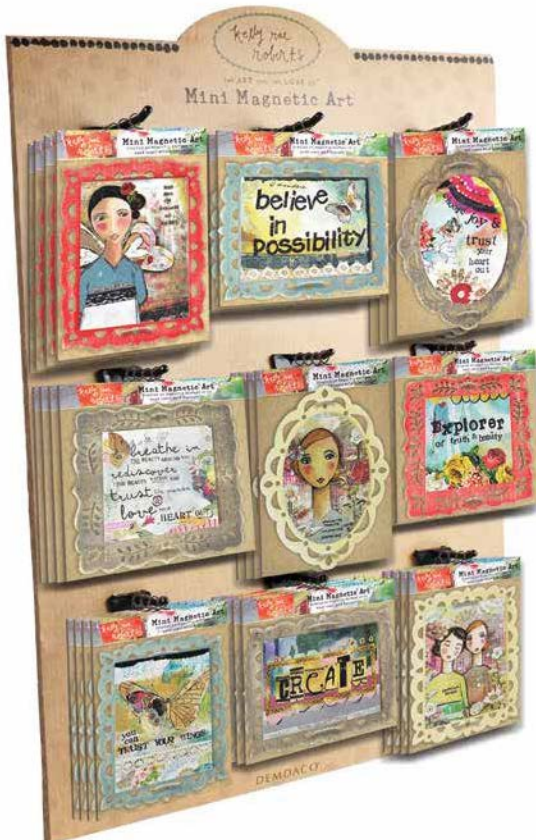

1002720344 Trust Your Wings Plaque
you can trust your wings

Size: 5.5" w x 4" h

* ASSORTMENTS: 1002720356 (The Kelly Rae Roberts Mini Magnetic Art with Displayer)