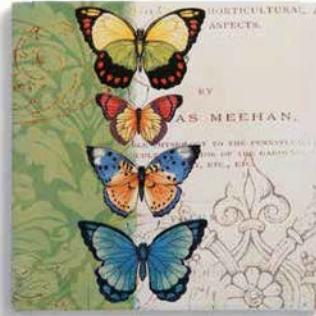

1004180134 Butterflies Trivet with Cork Conversion Chart

* ASSORTMENTS: 1004180188 (ByDesign Trivets with 50% off Displayer + POP)