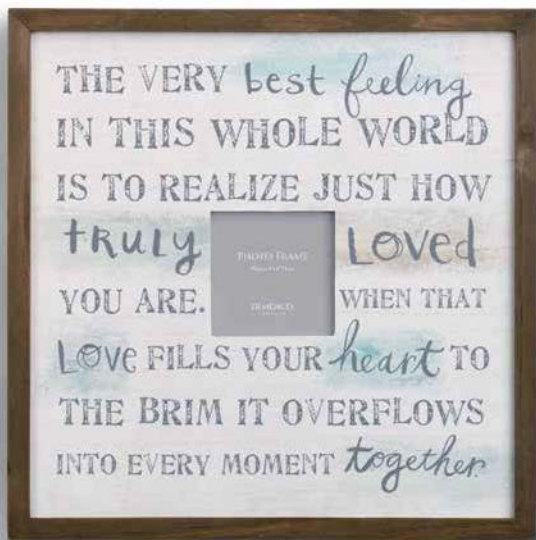

1004200017 Courage Plaque

Hanger style: keyhole.

Courage is bravery. Courage is heart...it is strength

Size: 6.5" sq. Pkg: BP/PB Season: E
Materials: wood composite, fir wood

NEW!
1004200063 The Very Best Wall Frame
 Holds 4x4 photo(s). Hanger style: keyhole.
The very best feeling in this whole world is to realize just how truly loved you are. When that love fills your heart to the brim it overflows into every moment together.
 \$20.00 ea. Min: 1 ea.