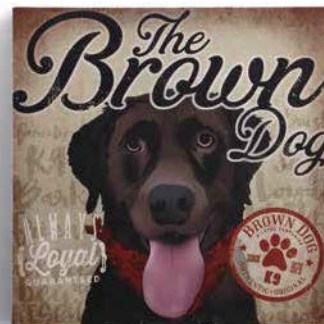

1004220001 White Dog Canvas Wall Art
White Dog always loyal guaranteed white dog a loyal companion authentic original since 1979 K9

1004220004 Brown Dog Canvas Wall Art
The Brown Dog always loyal guaranteed brown dog a loyal companion authentic original since 1979 K9