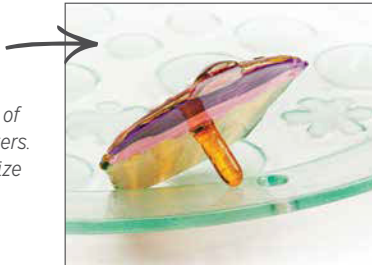

* SALES PROGRAM

Purchase $250 of
Pop-Ins product
and receive a FREE Candy Dish
and 3 FREE Pop-Ins of your choice.

Build-Your-Own assortment!

Retailer Tip

Celebrate and entertain in style
with Glass Fusion™ Pop*Ins.

Simply pop a token into place on one of
our specially designed plates or platters.
These fun bursts of color will customize
your favorite holidays, seasons, and
celebrations!