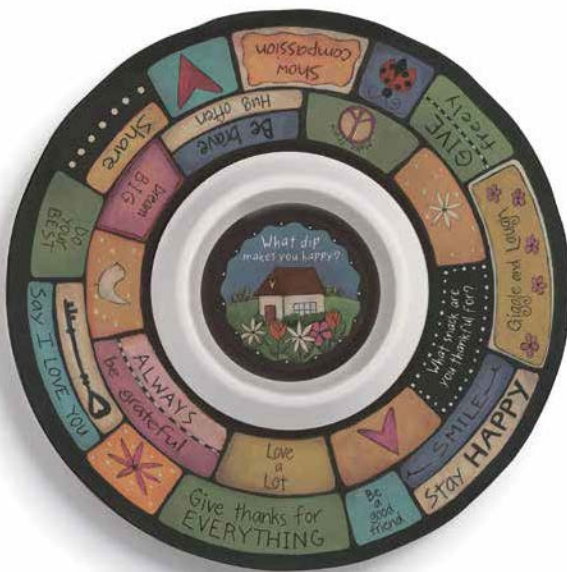

NEW!
1004040027 Family Values Chip & Dip Bowl
What dip makes you happy? Always be grateful Love a lot What snacks are you thankful for? Be brave Hug often Dream big Share Do your best Say I love you Give thanks for everything Be a good friend Smile Stay happy Giggle and laugh Give freely Show compassion
$11.00 ea. Min: 3 ea. MOTM
Size: 13" dia. Pkg: BP/PB Season: E
Materials: melamine
Care: Top Rack Dishwasher Safe, Not Intended for Microwave Use