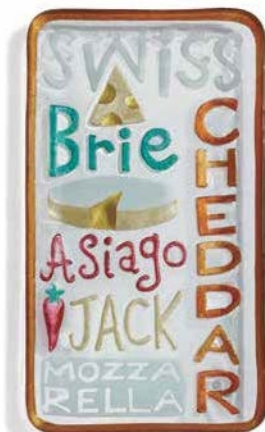

2020150843 Cheese Platter
swiss brie asiago jack mozzarella cheddar
$13.00 ea. Min: 2 ea. MOTM
Size: 8" w x 15" h Pkg: SB/L Season: E
Materials: glass
Care: Handwash Only, Not Intended for Microwave Use