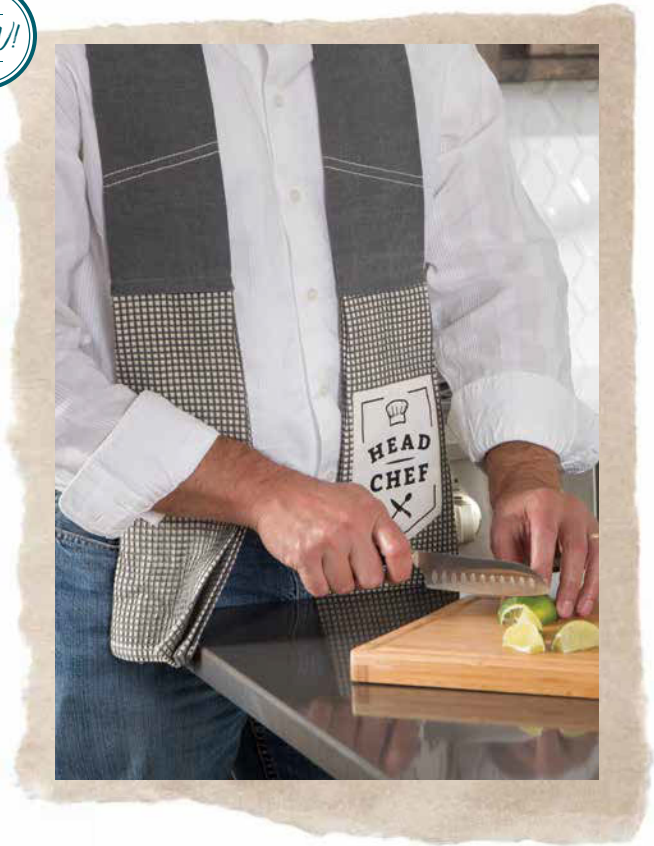

$10.00 EA.

Min: 2 ea. MOTM
**KITCHEN BOA®
FOR MEN**

Size: 68" long
Pkg: BP/PB Season: S

Materials: cotton, polyester fiber

Care: Machine Wash - Cold, Machine Wash - Delicate,
Wash With Similar Colors Only, Do Not Bleach, Tumble
Dry - Low, Warm Iron as Needed