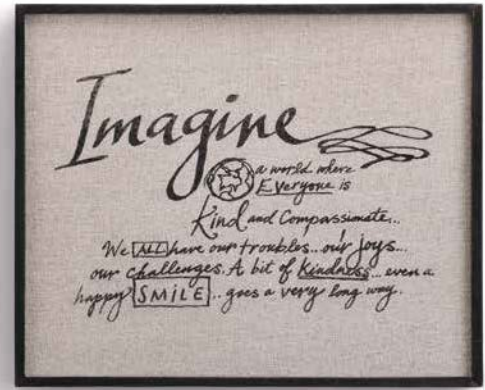

1004200013 Imagine Wall Decor

Hanger style: keyhole.

Imagine a world where everyone is kind and compassionate... We all have our troubles... Our joys... our challenges. A bit of kindness... even a happy smile... goes a very long way.

Size: 11" w x 9" h Pkg: BP/PB Season: E
Materials: wood composite, linen