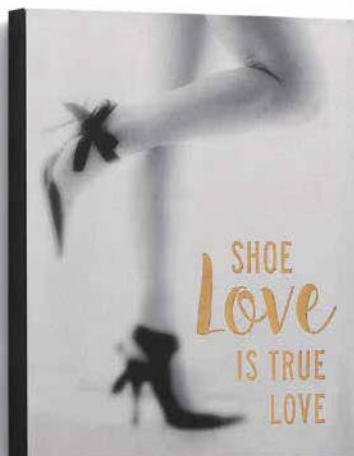

1004150006 Shoe Love Canvas Wall Art
Hanger style: keyhole.
Shoe love is true love
$14.00 ea. Min: 2 ea. MOTM

Size: 8" w x 10" h Pkg: BP/PB Season: E
Materials: wood composite, canvas