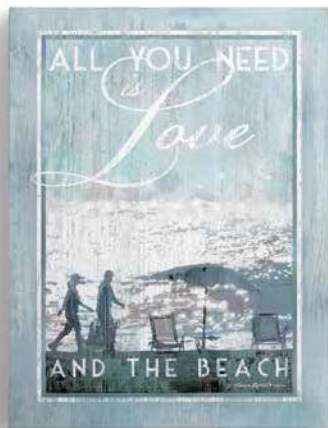

1004230012 Love and the Beach Wall Art
Hanger style: sawtooth.
all you need is love and the beach
$15.00 ea. Min: 2 ea.

Size: 11" w x 14.5" h Pkg: BP/PB Season: E
Materials: wood composite