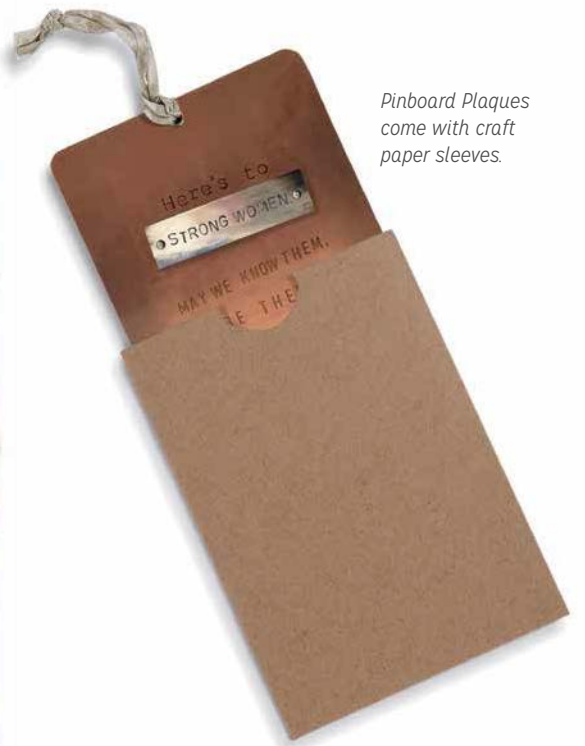

FREE ITEMS:

- 1 of # 1000900018 Wood Token Displayer
- 1 of # 1004400055 She Inspires Inspire Cards POP Sign

Total 50 pieces for \$216.00

Pinboard Plaques come with craft paper sleeves.

\$8.50 EA.
 Min: 2 ea. MOTM
PINBOARD PLAQUES
 Size: 4"W X 6"H
 Pkg: BP/PB Season: E
 Materials: brass, metal, polyester fiber