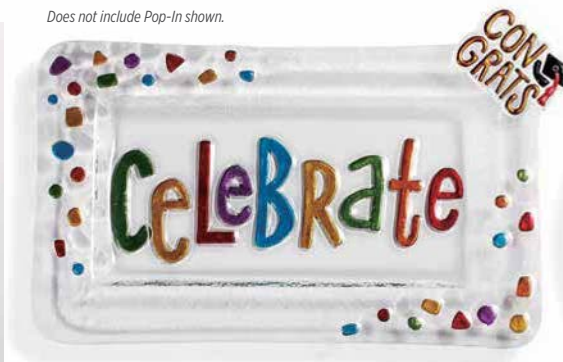

Size: 17" w x 11" h **Pkg:** SB **Season:** U
Materials: fused glass
Care: Handwash Only, Not Intended for Microwave Use

Does not include Pop-In shown.

2020160315 Pop In Celebrate Platter
Celebrate
\$13.00 ea. Min: 2 ea. MOTM