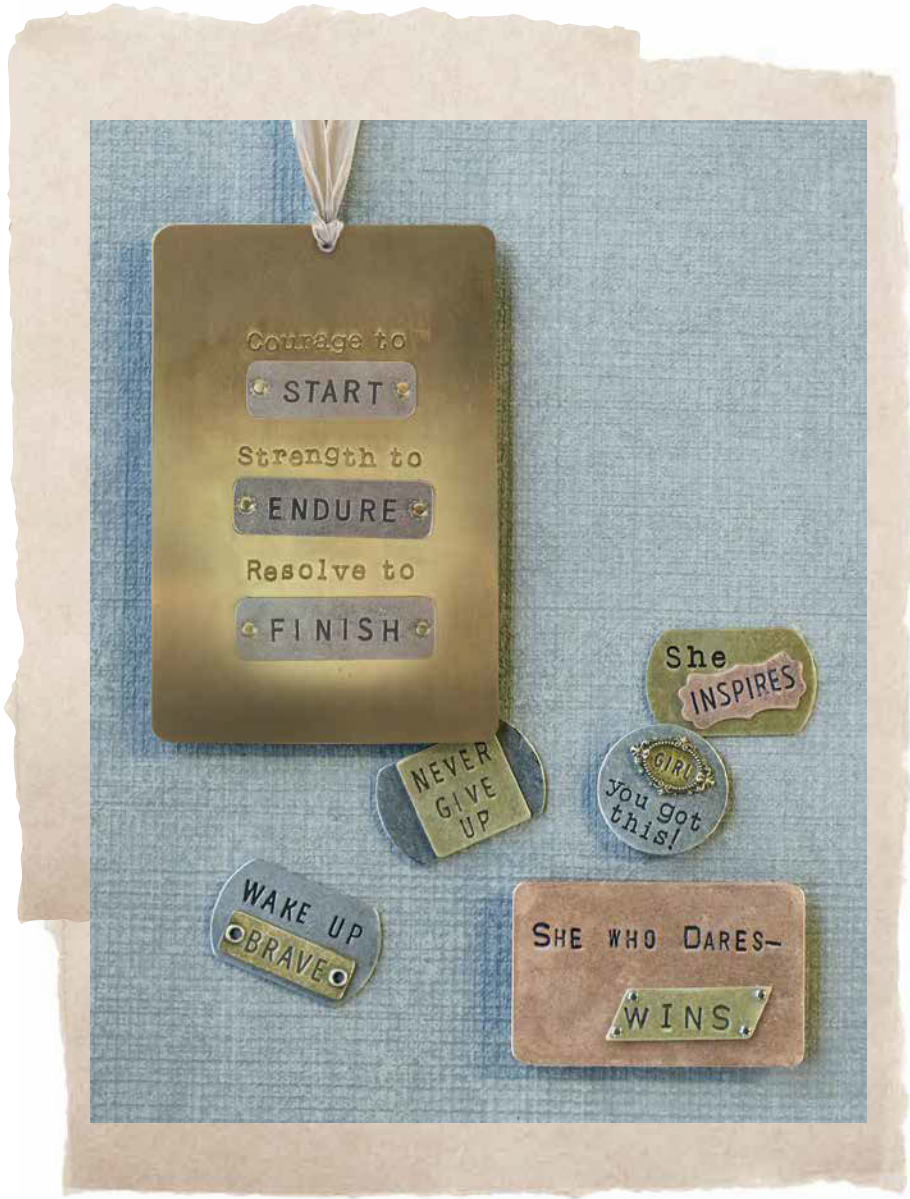

FREE ITEMS:

- 1 of # 1000900018 Wood Token Displayer
- 1 of # 1004400055 She Inspires Inspire Cards POP Sign

Total 50 pieces for \$216.00

Pinboard Plaques come with craft paper sleeves.

\$8.50 EA.
 Min: 2 ea. MOTM
PINBOARD PLAQUES
 Size: 4"W X 6"H
 Pkg: BP/PB Season: E
 Materials: brass, metal, polyester fiber