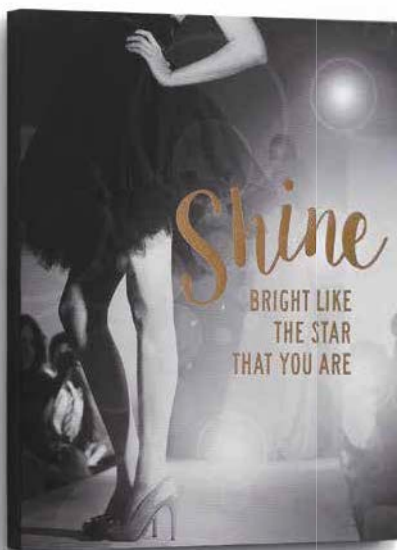

1004150002 Shine Canvas Wall Art
Hanger style: keyhole.
Shine bright like the star that you are
$15.00 ea. Min: 2 ea.

Size: 11" w x 14" h Pkg: BP/PB Season: E
Materials: wood composite, canvas