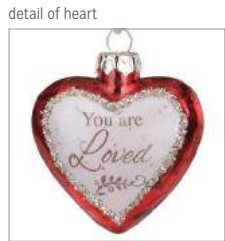

The Mercantile Collection

- Collection of keepsake-quality ceramic and melamine serveware, blown-glass and new holiday kitchen favorites such as a stylish "Mrs. Claus' Kitchen" apron, reflects the ways loved ones gather to celebrate and create holiday traditions.
- Perfect gifts for everyone on the list, or as inspiration for holiday home décor.