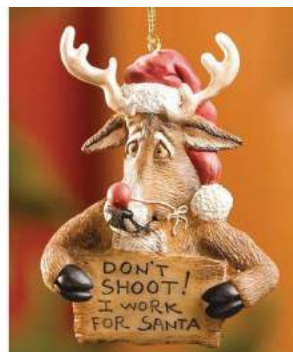

It's A MOOSE Life!
by Phyllis Driscoll