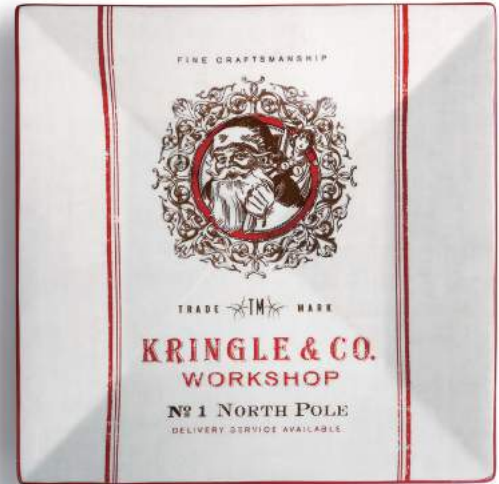

2020170572 Santa Platter

Fine craftsmanship trade TM mark Kringle & Co. Workshop No 1 North Pole delivery service available

$18.00 ea. Min: 2 ea. MOTM

$16.20 ea. Qty: 12 ea.

Size: 12.5"sq. Pkg: BP/CB Season: S

Materials: earthenware

Care: Dishwasher Safe, Microwave Safe