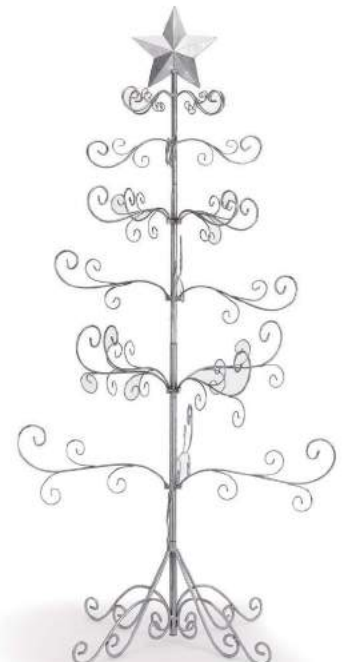

2020170725 Floor-Standing Ornament Tree Displayer

$60.00 ea. Min: 1 ea.
$54.00 ea. Qty: 4 ea.

Size: 19" w x 48.5" h Pkg: BP/CB Season: S
Materials: iron