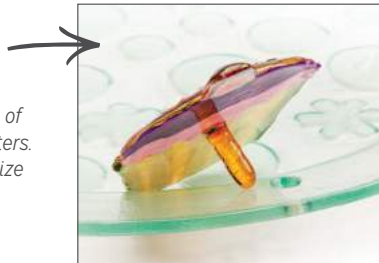

**NEW! \***  
**2020180460 Snowman Head with Scarf Square Plate**  
 \$12.50 ea. Min: 2 ea. MOTM  
 \$11.25 ea. Qty: 6 ea.  
 Size: 11"sq. Pkg: SB/L Season: S  
 Materials: glass  
 Care: Handwash Only, Not Intended for Microwave Use