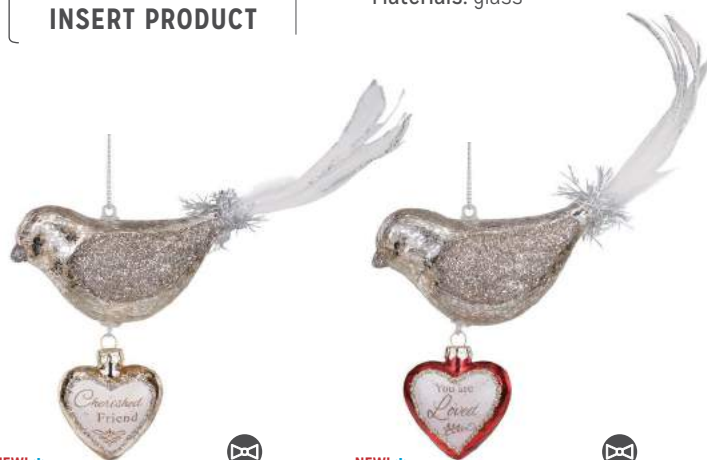

$6.00 EA.
Min: 6 ea. MOTM
$5.40 ea. Qty: 36 ea.
INSERT PRODUCT

Size: 6" w x 4.5" h
Pkg: GB/A Season: S
Materials: glass

NEW! *
2020180524 Friend Bird Dangle Heart Ornament
Cherished Friend

NEW! *
2020180525 You Are Loved Bird Dangle Heart Ornament
You are loved