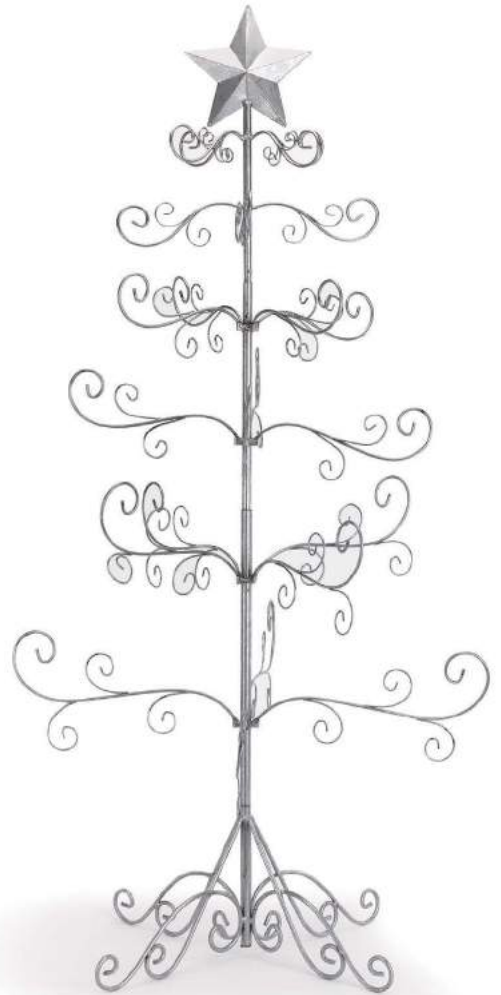

2020170725 Floor-Standing Ornament Tree Displayer

$60.00 ea. Min: 1 ea.
$54.00 ea. Qty: 4 ea.

Size: 19" w x 48.5" h Pkg: BP/CB Season: S
Materials: iron