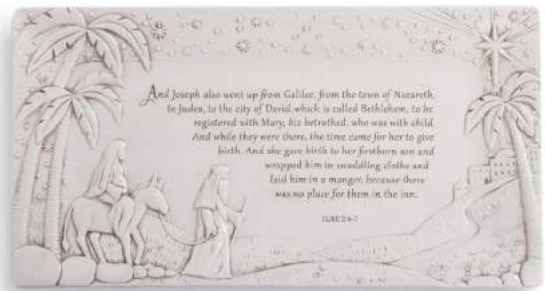

NEW! *
2020180009 Road to Bethlehem Serving Platter

And Joseph also went up from Galilee, from the town of Nazareth, to Judea, to the city of David, which is called Bethlehem, to be registered with Mary, his betrothed, who was with child. And while they were there, the time came for her to give birth. And she gave birth to her firstborn son and wrapped him in swaddling cloths and laid him in a manger, because there was no place for them in the inn. - Luke 2:4-7 (ESV)
$22.00 ea. Min: 2 ea. MOTM
$19.80 ea. Qty: 12 ea.

Size: 15.5" w x 8" h **Pkg:** SB **Season:** S
Materials: earthenware
Care: Dishwasher Safe, Microwave Safe