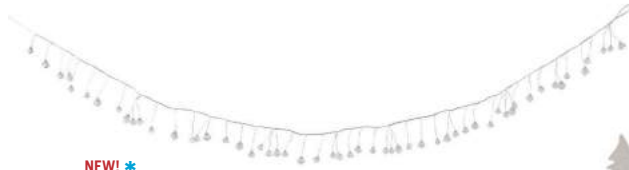

NEW! *
2020180278 Crystal Drop Garland
$8.00 ea. Min: 4 ea. MOTM
$7.20 ea. Qty: 24 ea.
Size: 79" long Pkg: BP/PB Season: S
Materials: acrylic, wire

detail of garland