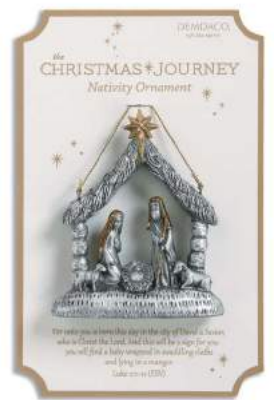

NEW! *
2020180661 Nativity Scene Ornament
$6.50 ea. Min: 6 ea. MOTM
$5.85 ea. Qty: 24 ea.
Size: 3" w x 3.5" h Pkg: BC Season: S
Materials: resin