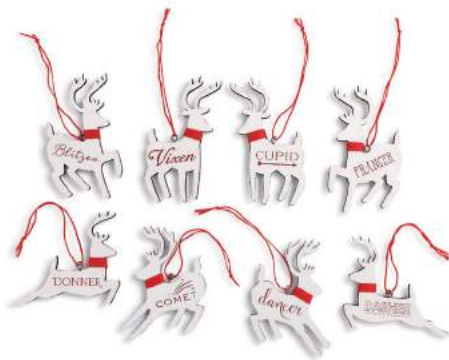

NEW! *
2020180518 Mini Wood Reindeer Ornaments – Set of 8

Dasher, Dancer, Prancer, Vixen, Comet, Cupid, Donner, Blitzen

$8.00 set Min: 4 sets MOTM
$7.20 set Qty: 24 sets

Size: 2.5" w x 4" h Pkg: BC Season: S
Materials: wood composite