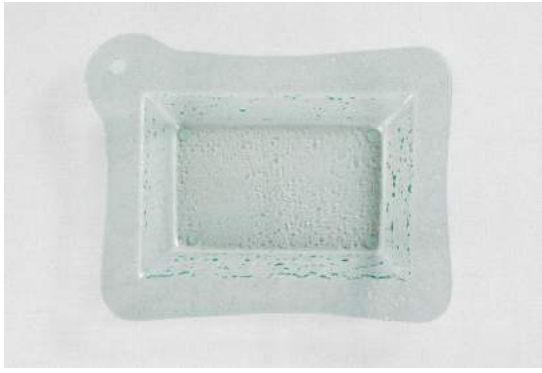

NEW!
2020180449 Pop In Candy Dish (19 oz.)
$11.00 ea. Min: 2 ea. MOTM
Size: 10.5" w x 8.5" h Pkg: SB/L Season: U
Materials: glass
Care: Handwash Only, Not Intended for Microwave Use