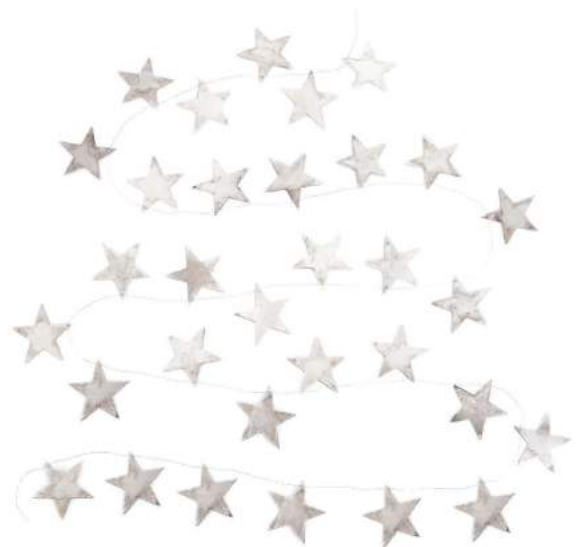

Size: 3" w x 6" h **Pkg:** BP/CB **Season:** S
Materials: glass, resin, plastic, styrofoam

$5.50 ea. item in set.
$11.00 set Min: 2 sets MOTM
$9.90 set Qty: 24 sets

Size: largest 4" w x 4" h **Pkg:** BP/CB **Season:** S
Materials: glass, polyester fiber

$4.50 ea. Min: 6 ea. MOTM
$4.05 ea. Qty: 36 ea.

Size: 2.5" w x 5" h **Pkg:** BP/PB **Season:** S
Materials: glass

$6.00 ea. Min: 6 ea. MOTM
$5.40 ea. Qty: 36 ea.

Size: 2.5" w x 5" h **Pkg:** BP/CB **Season:** S
Materials: glass, feather, glitter

$4.00 ea. item in set.
$12.00 set Min: 2 sets MOTM
$10.80 set Qty: 24 sets

Size: 4" dia. **Pkg:** BP/CB **Season:** S
Materials: glass

2020170587 Rustic Glass Owl Ornament

$5.50 ea. Min: 6 ea. MOTM
$4.95 ea. Qty: 36 ea.

Size: 3" w x 4.5" h **Pkg:** BP/CB **Season:** S
Materials: glass

$6.50 ea. Min: 6 ea. MOTM
$5.85 ea. Qty: 24 ea.

Size: 13" w x 12.5" h **Pkg:** BP/PB **Season:** S
Materials: paper

2020150795 Metal Star Garland

$10.00 ea. Min: 4 ea. MOTM
$9.00 ea. Qty: 24 ea.

Size: 65" w x 1.5" w **Pkg:** PB/H **Season:** S
Materials: iron