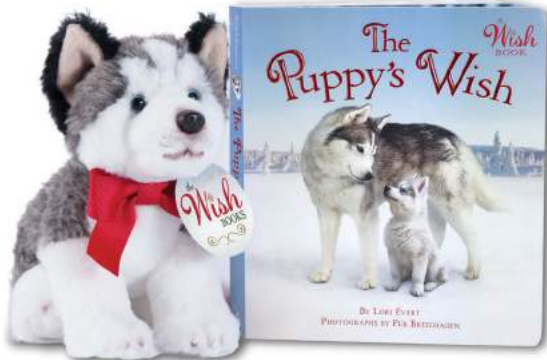

2020180783 Assortment The Puppy's Wish Book and Husky Plush
Includes 1 The Puppy's Wish board book and 1 Husky plush.
Total 8 pieces for $54.00