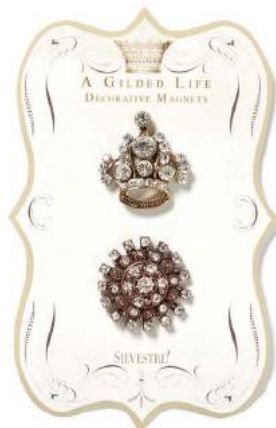

Wishes and Dreams
$8.50 set Min: 4 sets MOTM
Size: Wand 12" long, Bottle 1" w x 3" h
Pkg: BC Season: S
Materials: plastic, metal, rhinestone, glitter, blown glass, wood composite