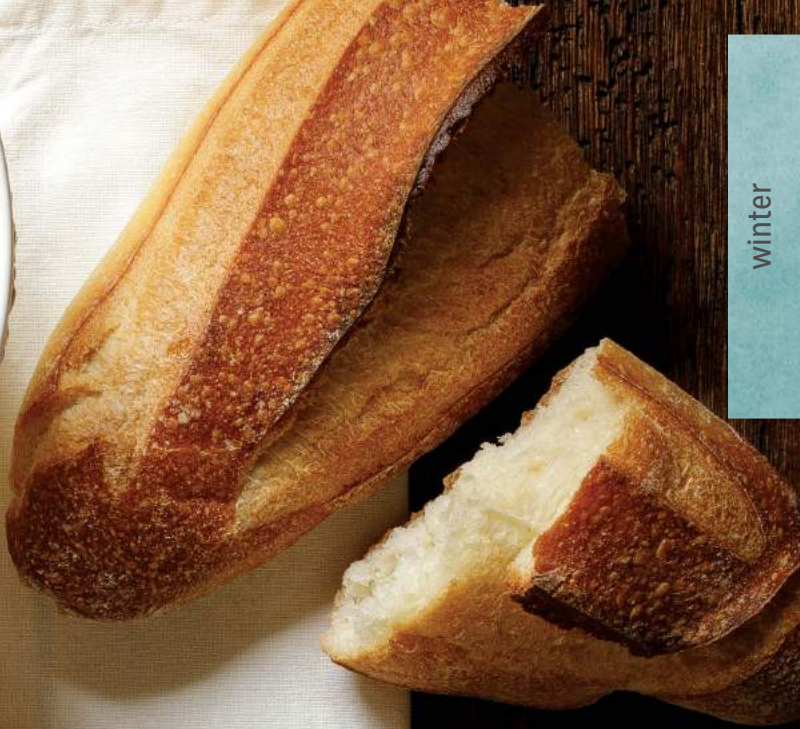

And the angel said unto them,
Fear not: for, behold, I bring you good tidings of great joy,
which shall be to all people. For unto you is born this day
in the city of David a Saviour, which is Christ the Lord.
And this shall be a sign unto you; Ye shall find
the babe wrapped in swaddling clothes,
lying in a manger.

LUKE 2:10-12