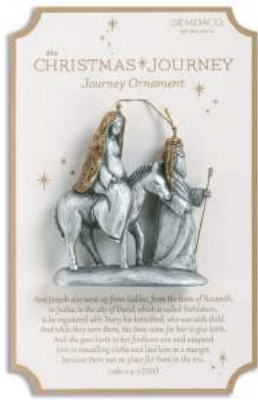

**NEW! \***  
**2020180680 Antique Star Ornaments - 3 Assorted**  
 \$6.00 ea. item in set.  
 \$18.00 set Min: 2 sets MOTM  
 \$16.20 set Qty: 12 sets

**Size:** largest 4" w x 7.5" h **Pkg:** BP/PB **Season:** S  
**Materials:** glass