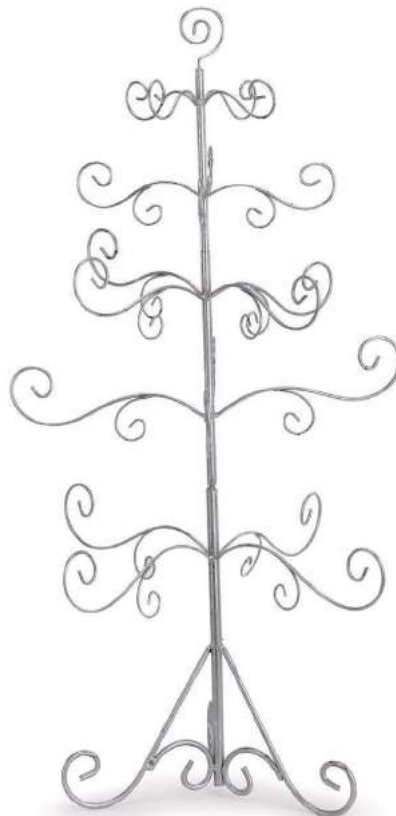

2020170286 Tabletop Ornament Tree Displayer

$28.00 ea. Min: 1 ea.
$25.20 ea. Qty: 6 ea.

Size: 18" w x 32" h Pkg: BP/CB Season: S
Materials: iron