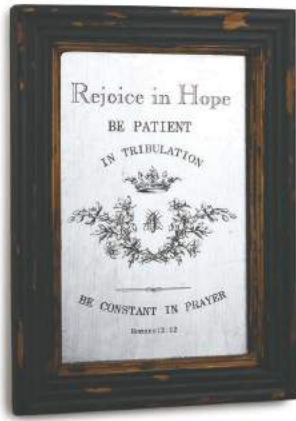

2020150745 Scripture Mirror Wall Art – 2 Assorted

Hanger style: sawtooth.
Love is patient and kind love does not envy or boast it is not arrogant; rejoice in hope be patient in tribulation be constant in prayer –1 Corinthians 13:4; Romans 12:12 (ESV)
$20.00 ea. item in set.
$40.00 set Min: 1 set

Size: 11" w x 15" h Pkg: BP/CB Season: S
Materials: glass, wood