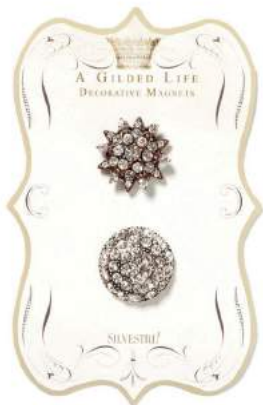

Wishes and Dreams
$8.50 set Min: 4 sets MOTM
Size: Wand 12" long, Bottle 1" w x 3" h
Pkg: BC Season: S
Materials: plastic, metal, rhinestone, glitter, blown glass, wood composite