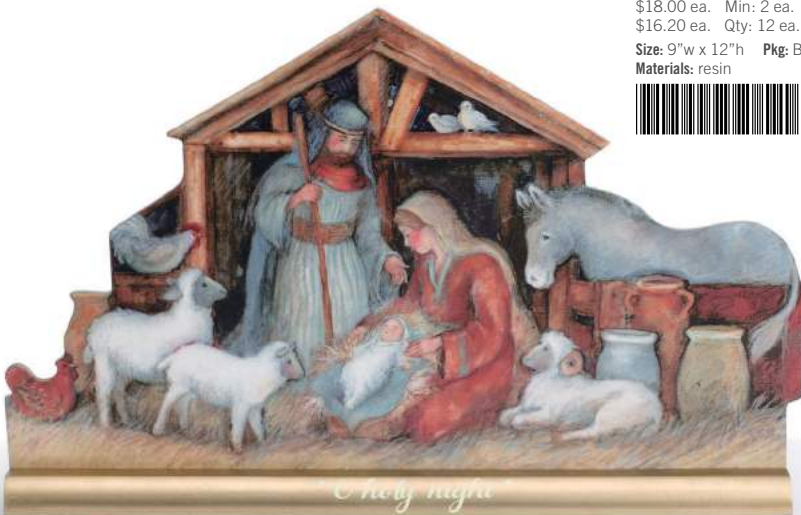

NEW! *
2020180689 White-Washed Angel Figure
$18.00 ea. Min: 2 ea. MOTM
$16.20 ea. Qty: 12 ea.
Size: 9" w x 12" h Pkg: BP/CB Season: S
Materials: resin