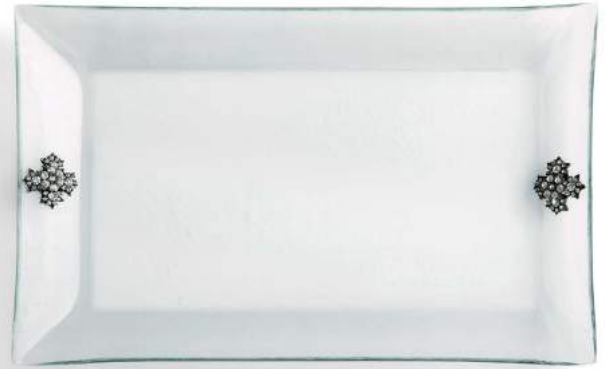

2020170050 Embellished Glass Platter
$11.00 ea. Min: 2 ea. MOTM
Size: 11" w x 7" h Pkg: BP/CB Season: S
Materials: glass, metal
Care: Handwash Only, Not Intended for Microwave Use