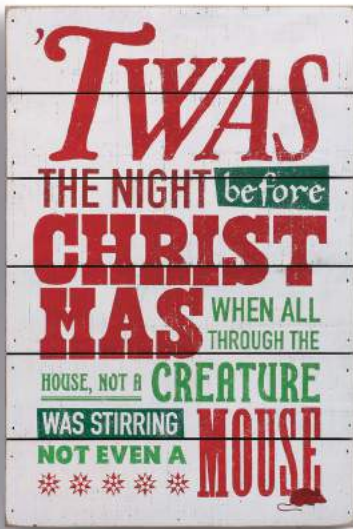

NEW! *
2020180151 Twas the Night Before Christmas Wall Art
Hanger style: sawtooth.
Twas the night before Christmas when all through the house, not a creature was stirring not even a mouse
$16.00 ea. Min: 2 ea. MOTM
$14.40 ea. Qty: 12 ea.
Size: 12" w x 18" h Pkg: BP/PB Season: S
Materials: fir wood

NEW! *
2020180152 Twas the Night Before Christmas Wall Art – 3 Assorted
Hanger style: sawtooth.
Twas the night before Christmas when all through the house, not a creature was stirring not even a mouse; The stockings were hung by the chimney with care in hopes that St. Nick would soon be there.; With a little old driver so lively & quick I knew in a moment it must be St. Nick
$6.00 ea. item in set.
$18.00 set Min: 2 sets MOTM
$16.20 set Qty: 12 sets
Size: 5.5" w x 8.5" h Pkg: BP/PB Season: S
Materials: fir wood