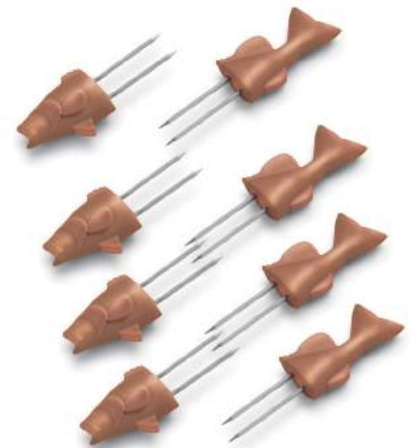

Materials: hand-cast, stainless steel

Care: Handwash Only

3005051123 Double Barrel Shotgun Corn Holders Set of 4

3005051125 Cowboy Boot Corn Holders Set of 4

3005051127 Screwdriver Corn Holders Set of 4

3005051121 .50 Cal Corn Holders Set of 4

3005051122 Fish Corn Holders Set of 4

3005051227 Rifle Novelty Pen
Size: 1.25W x 6.75H

3005051229 Golf Clubs Novelty Pen
Size: 1.25W x 6.5H

3005051231 Baseball Novelty Pen
Size: .75W x 7H

\$2.50 EA.

Min: 6 ea. MOTM
NOVELTY PENS
Size: 1.25W X 6.75H
Pkg: BC Season: E
Materials: hand-cast