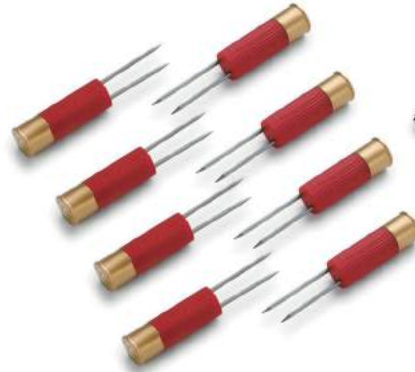

Each set includes 4 pairs