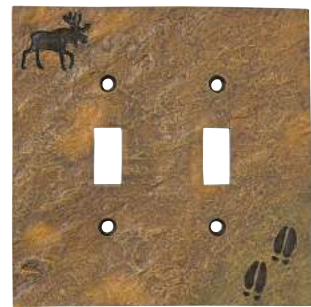

\$5.50 ea. Min: 2 ea.

Size: 3.25W x 5H Pkg: BC Season: E

Materials: hand-cast

30170444 Moose and Tracks Decora Switch Plate

\$5.50 ea. Min: 2 ea.

Size: 3.25W x 5H Pkg: BC Season: E

Materials: hand-cast

30170445 Moose and Tracks Double Switch Plate