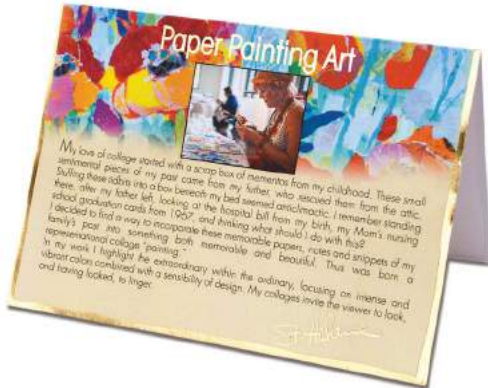

NEW!
3005051398 St. Hilaire Artist Story Tent Card
$2.50 ea. Min: 1 ea.
Size: 7W x 5H Pkg: PB Season: D
Materials: paper

* SALES PROGRAM

2018 Elizabeth St. Hilaire

Spend $100 in Elizabeth St. Hilaire
and receive her Artist Story
Tent Card FREE