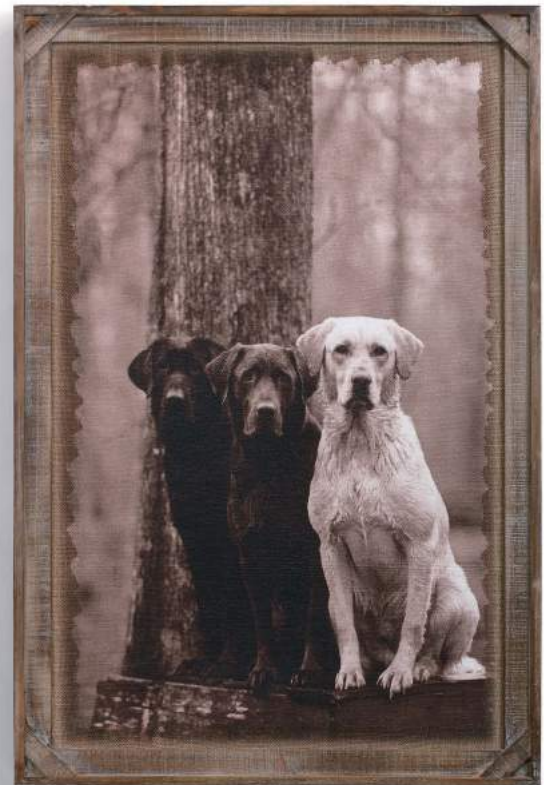

NEW! ◆◆
3005051388 Labs Barnwood Gallery Wall Art
$60.00 ea. Min: 1 ea.
Size: 24W x 36H Pkg: CB Season: E
Materials: linen, wood, wood composite