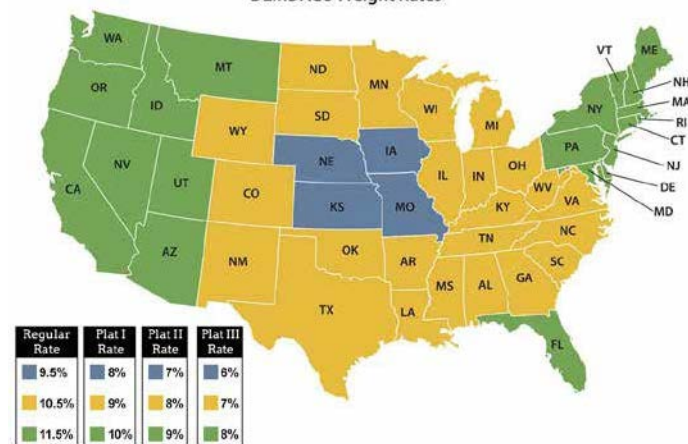

Shipping Information

Shipping typically occurs within 72 hours of order placement, however, please allow up to 2 weeks for delivery. Unfortunately, we do not ship internationally at this time. Delivery is limited to the 50 United States and we cannot ship to APO or FPO addresses at this time. When shipping to Alaska or Hawaii, additional shipping charges will apply. Shipping cost is based off order dollar total for standard products. A $300 order shipping to Montana, for example, will be billed at 11.5% of the order total for Regular Rate customers ($34.50 freight cost), 10% for Platinum Level I customers ($30 freight cost), 9% Platinum Level II customers ($27 freight cost), and 8% for Platinum Level III customers ($24 freight cost). Shipping cost is calculated after order is complete and will appear on your delivery invoice.

Please note, freight on Margin Builders or other discounted items are billed at the non-discounted list price. Items such as free displays incur a freight charge based on the list price of the display. Similarly, freight is charged based on the pre-discounted price for customers who are receiving a discount on their order.

DEMDACO Freight Rates

Freight Truck

Certain instances may occur where shipment (due to item weight or dimensions) would require delivery services via Freight Truck. The Ground shipping rate schedule above will have an additional handling fee of $100 that will be applied to your order in these circumstances (example: order total = $400 + $32.95 Ground Shipping + $100 Freight handling fee = $532.95). All freight truck products in this catalog have a special shipping charges icon (shown above) that appears with the product information in this catalog.

FAQ

What types of payments do you accept?

We accept Visa, Mastercard, Discover, or American Express Credit/Debit Cards. We also accept Check or Money Order, made out to:

DEMDACO
P.O. Box 803314
Kansas City, MO 64180-3314

Is there a minimum order amount?

$300 on opening orders and $150 on reorders.

What should I do if product is damaged or defective?

We are sorry to hear you have received an item that is damaged or defective. Please contact Customer Care within 30 days for a Return Authorization Number and product replacement/credit. Please note that it takes 7 to 14 business days to process credit/returns once received.

Original shipping costs are not refundable. Return and exchange shipping costs are your responsibility. DEMDACO will, however, pay the return shipping costs if the return is a result of our error (incorrect or defective item).

All returns received will be applied to your DEMDACO account as a credit for you to use towards any current or future open invoice.

Freight Truck Item Returns (items delivered by Freight Truck rather than UPS): If a piece arrives damaged in the delivery process, please call Customer Care immediately. Please inspect all products prior to accepting delivery. If product appears to be damaged, please refuse the shipment and contact us immediately.

How do I change my order after I have submitted it?

We'll do everything we can to accommodate your request. But, please keep in mind that our order-fulfillment and shipping systems are designed to get orders on their way quickly and efficiently. Therefore, we cannot change or cancel an order once it has entered the shipping process. Please contact Customer Care for a Return Authorization Number and product replacement/credit.

Can I request images to use for marketing needs?

Yes, please contact our Customer Care Team.

Where does your product ship from in the US?

Our product ships from Edgerton, KS 66021.

How can I sign up to receive paperless documents?

Please contact Customer Care for assistance.

What are your normal business hours?

Monday through Friday,
8 a.m. to 5 p.m. CST.

Give us a CALL