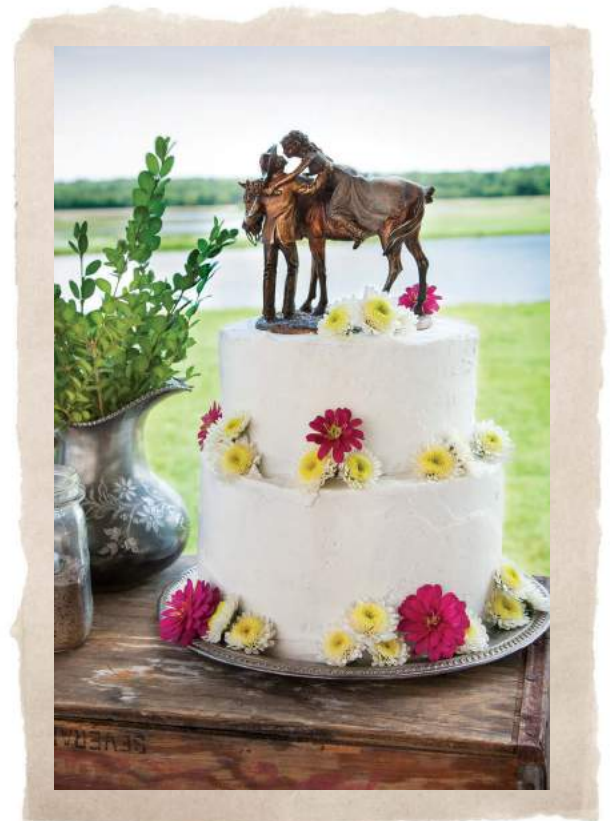

◆ **3005210461 Tractor Seat Bar Stool**
Swivel seat, adjusts to 31.5H. Holds up to 450 lbs.
\$95.00 ea. Min: 1 ea.
Size: 18.5W x 23.5H Pkg: CB Season: E
Materials: metal

Prairie Rose

* This elegant cake topper adds a personal touch to the cowgirl's special wedding day.

◆ **B5220024 Prairie Rose Western
Wedding Cake Topper**
\$19.50 ea. Min: 1 ea.
Size: 6W x 5.75H Pkg: GB/W Season: E
Materials: hand-cast
Care: Wipe with Damp Cloth

Big Shot Sporting Collection

- * These stylish and functional home accents and unique gifts are perfect for hunting enthusiasts and traditional sportsmen.
- * Target an untapped audience. This broad assortment of product formats is ideal for expanding men's gifts in retail spaces.
- * Big Shot Sporting is a consistent top-selling collection!