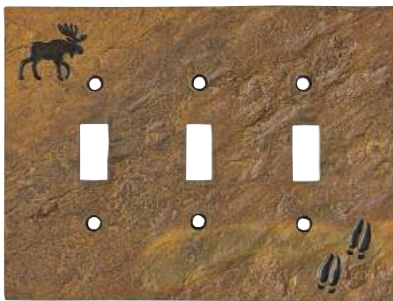

30170446 Moose and Tracks Triple Switch Plate
$9.00 ea. Min: 2 ea.
Size: 6.75L x 5H Pkg: BC Season: E
Materials: hand-cast