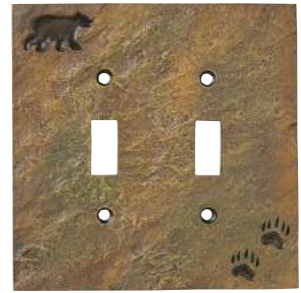

Materials: hand-cast

30170439 Bear and Tracks Decora Switch Plate

\$5.50 ea. Min: 2 ea.

Size: 3.25W x 5H Pkg: BC Season: E

Materials: hand-cast

30170440 Bear and Tracks Double Switch Plate

\$6.75 ea. Min: 2 ea.