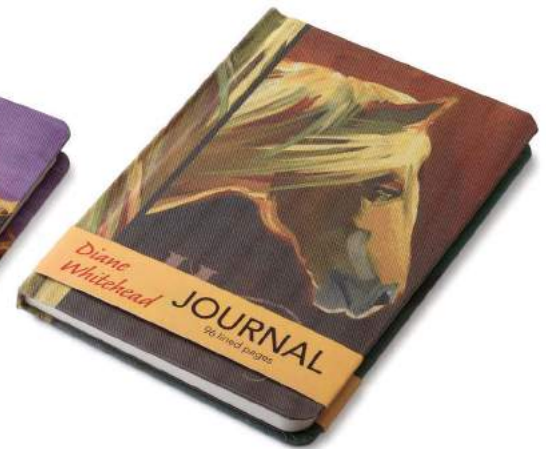

3005210544 Hope Horse Journal

96 lined pages.

$4.50 ea. Min: 3 ea. MOTM

Size: 4.75W x 6.75H Pkg: PB Season: E

Materials: paper