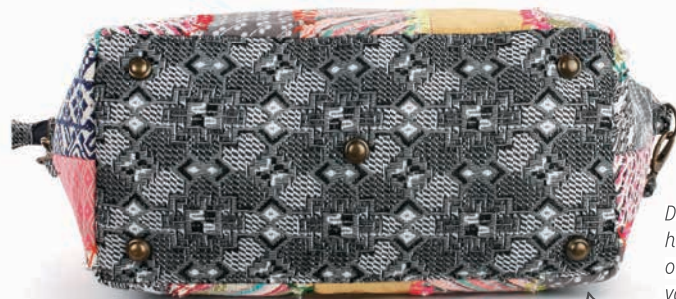

Metal feet keeps fabric off the floor

Due to the handmade nature of this bag, slight variations may occur

NEW!

1004250123 Your Journey Overnight Travel Bag

FEATURES: YOUR JOURNEY TRAVEL BAG

- The special fabric "It's YOUR Journey" message tag increases emotional connection and adds meaning to this great bag.
- Inside pockets keep belongings secure.
- Adjustable shoulder strap gives you the perfect fit.