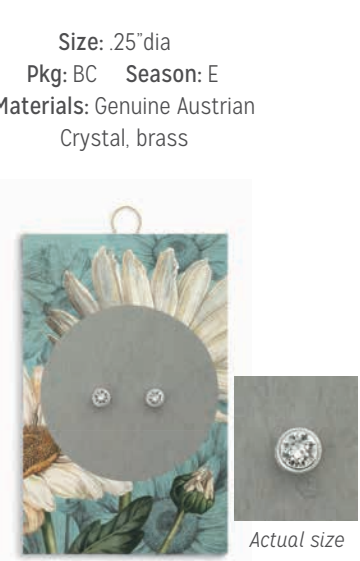

1004130080 Simply Birthstone Earrings – April/Diamond
* ASSORTMENTS: 1004130089 (Simply Birthstone Earrings and Necklaces with Spinning Counter Displayer), 1004130091 (Simply Birthstone Earrings with Corrugate Counter Displayer)

1004130081 Simply Birthstone Earrings – May/Emerald
* ASSORTMENTS: 1004130089 (Simply Birthstone Earrings and Necklaces with Spinning Counter Displayer), 1004130091 (Simply Birthstone Earrings with Corrugate Counter Displayer)

1004130082 Simply Birthstone Earrings – June/Light Amethyst
* ASSORTMENTS: 1004130091 (Simply Birthstone Earrings with Corrugate Counter Displayer), 1004130089 (Simply Birthstone Earrings and Necklaces with Spinning Counter Displayer)

1004130083 Simply Birthstone Earrings – July/Ruby
* ASSORTMENTS: 1004130091 (Simply Birthstone Earrings with Corrugate Counter Displayer), 1004130089 (Simply Birthstone Earrings and Necklaces with Spinning Counter Displayer)

1004130084 Simply Birthstone Earrings – August/Peridot
* ASSORTMENTS: 1004130089 (Simply Birthstone Earrings and Necklaces with Spinning Counter Displayer), 1004130091 (Simply Birthstone Earrings with Corrugate Counter Displayer)

1004130085 Simply Birthstone Earrings – September/Sapphire
* ASSORTMENTS: 1004130091 (Simply Birthstone Earrings with Corrugate Counter Displayer), 1004130089 (Simply Birthstone Earrings and Necklaces with Spinning Counter Displayer)

1004130086 Simply Birthstone Earrings – October/Opal
* ASSORTMENTS: 1004130089 (Simply Birthstone Earrings and Necklaces with Spinning Counter Displayer), 1004130091 (Simply Birthstone Earrings with Corrugate Counter Displayer)

1004130087 Simply Birthstone Earrings – November/Topaz
* ASSORTMENTS: 1004130089 (Simply Birthstone Earrings and Necklaces with Spinning Counter Displayer), 1004130091 (Simply Birthstone Earrings with Corrugate Counter Displayer)

1004130088 Simply Birthstone Earrings – December/Light Sapphire
* ASSORTMENTS: 1004130089 (Simply Birthstone Earrings and Necklaces with Spinning Counter Displayer), 1004130091 (Simply Birthstone Earrings with Corrugate Counter Displayer)