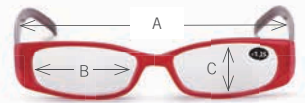

$8.50 EA.

Min: 2 ea.

READERS WITH CASE

Fits: ONE SIZE FITS MOST

Size: FRAME: 2.25"W,

LENS: 2"W X 1"H,

TEMPLE: 5.5"LONG

Pkg: GB Season: E

Materials: acrylic lenses, polycarbonate frame, polyester case

Care: Wipe with Damp Cloth

Try it on

Tab to easily slide the gift box open for quick try ons.

Sizing Information

A Frame Width 5-5/16"

B Lens Width 2"

C Lens Height 1-1/16"

D Temple Length 5-1/2"

Strong frame

Polycarbonate frame with spring hinges for added flexibility

Clear view

Acrylic lenses with scratch-resistant coating and blue light filter to reduce eye strain.

Trend-worthy

5 artistic frame patterns for broad appeal.

Available in 6 magnifications.

Removable sticker indicates power.

$4.00 EA.

Min: 3 ea.

MICROFIBER CLEANING CLOTH

Size: 6"W X 7.5"LONG

Pkg: PB/H Season: E

Materials: polyester

Care: Machine Wash - Cold, Wash With Similar Colors Only, Do Not Bleach, Do Not Dry Clean, Hang to Dry, Do Not Tumble Dry, Do Not Iron

PERFECT FOR CLEANING

FEATURES: SEE*IT MICROFIBER CLEANING CLOTH

- Fashionable cleaning cloths for eyeglasses and technology screens
- Dual-sided fabric: microfiber printed with artistic design and gray terry cloth
- Non-abrasive, lightweight fabrics are gentle on all surfaces.
- Machine washable

Ready to go

Folds into compact pouch, perfect for traveling.