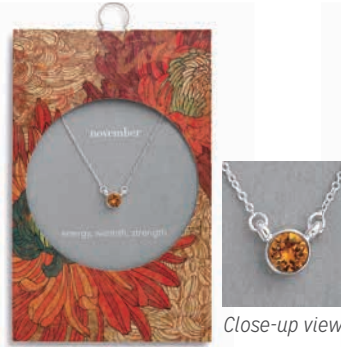

1004130045 Simply Birthstone Necklace – November/Topaz Strength

* **ASSORTMENTS:** 1004130073 (Simply Birthstone Necklaces with Corrugate Counter Display), 1004130089 (Simply Birthstone Earrings and Necklaces with Spinning Counter Display)