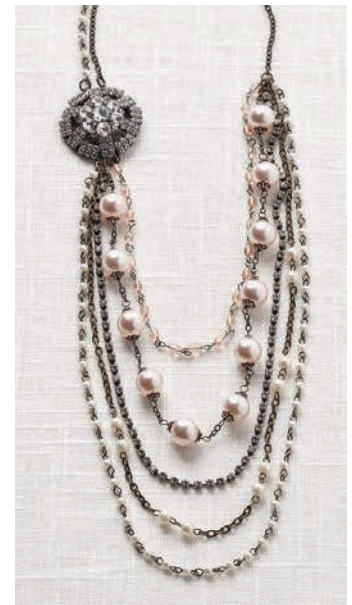

**2020170007 Heart Locket Necklace – 2 Assorted**

*Blessed; Loved*  
 \$14.00 ea. item in set.  
 \$28.00 set Min: 1 set

**Size:** 15.5" long (+1" extension)  
**Pkg:** BP/PB **Season:** S  
**Materials:** brass, rhinestone, metal, plastic, epoxy