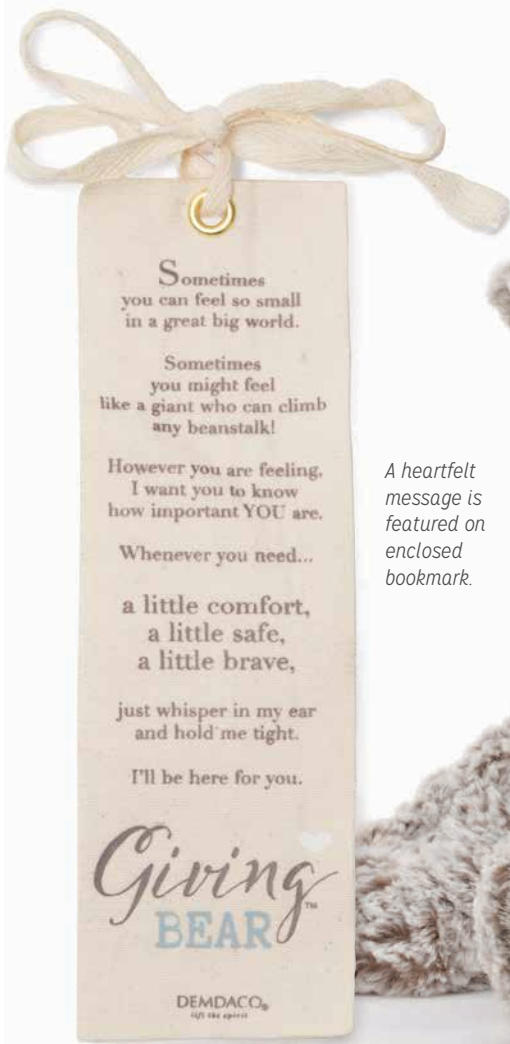

Filled with unconditional love.

fashion
giving

Listening ear

Distinctive corduroy ear indicates I'm a good listener.

$14.50 EA.

Min: 2 ea.
$13.05 ea. Qty: 30 ea.
GIVING BEAR
Size: 16"
Pkg: PB Season: E
Materials: plush
Care: Surface Washable

5004700480 Giving Bear

* ASSORTMENTS: 5004700509 (Giving Bear 8pc with POP)