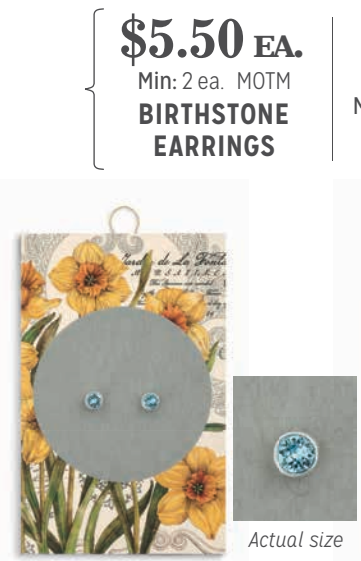

1004130079 Simply Birthstone Earrings – March/Aquamarine
* ASSORTMENTS: 1004130089 (Simply Birthstone Earrings and Necklaces with Spinning Counter Displayer), 1004130091 (Simply Birthstone Earrings with Corrugate Counter Displayer)