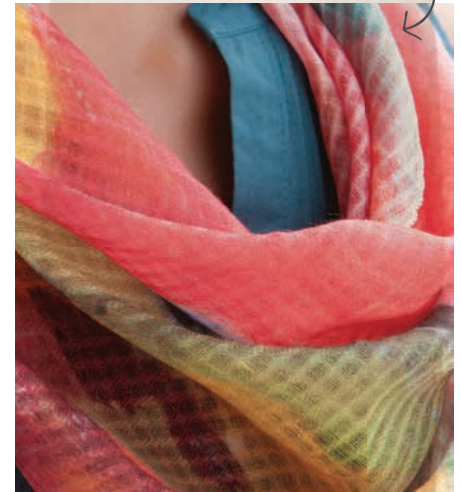

fashion

scarves