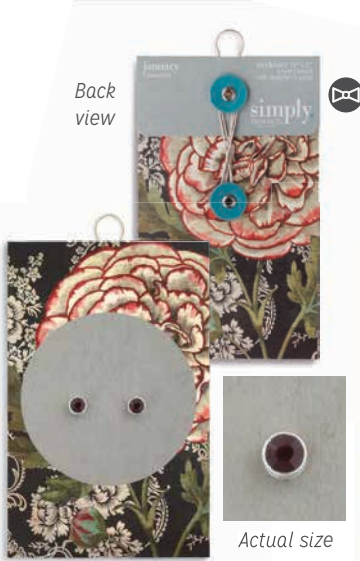

Birthstone Earrings

$5.50 EA.
Min: 2 ea. MOTM
BIRTHSTONE EARRINGS

Size: .25" dia
Pkg: BC Season: E
Materials: Genuine Austrian
Crystal, brass

1004130077 Simply Birthstone Earrings – January/Garnet
* ASSORTMENTS: 1004130091 (Simply Birthstone Earrings with Corrugate Counter Displayer), 1004130089 (Simply Birthstone Earrings and Necklaces with Spinning Counter Displayer)