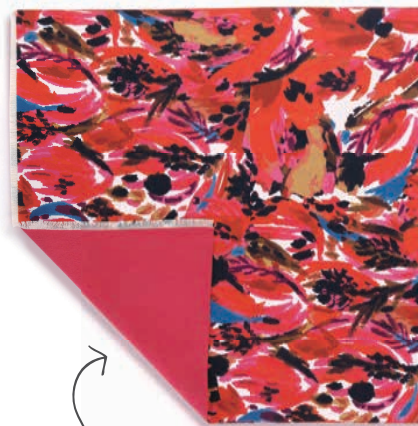

Two in One

A rich solid color on the reverse side compliments each patterned fabric.