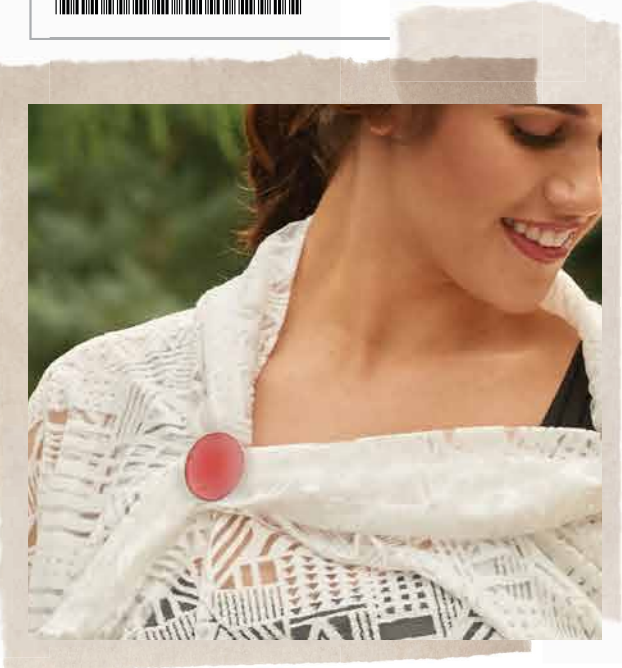

* ASSORTMENTS: 1003910046 (City*Wrap Sheer Collection and Fashion Magnets with Floor Displayer), 1003900105 (Fashion Magnets with Counter Displayer), 1003900104 (Fashion Magnets with Clip Displayer)

1003900104 Assortment Fashion Magnets with Clip Displayer
Includes 12 fashion magnets, 2 each of 6 styles. Plus clip display.
FREE ITEMS:
1 of # 1003900082 Coral and Gold Fashion Magnet
1 of # 1003430026 40" Studio Clip Display
Total 13 pieces for $71.50
($14.30 Total Retail Savings)

1003910046 Assortment City*Wrap Sheer Collection and Fashion Magnets with Floor Displayer
Includes 20 wraps, 6 each of the Black and White and 4 each of the Coral and Blue; 12 magnets, 2 each of 6 styles. Plus floor and clip displays.
FREE ITEMS:
1 of # 1003900083 Black and Silver Fashion Magnet
1 of # 1003910038 Sheer City*Wrap Corrugate Floor Displayer
1 of # 1003430026 40" Studio Clip Display
Total 34 pieces for $441.50
($14.30 Total Retail Savings)