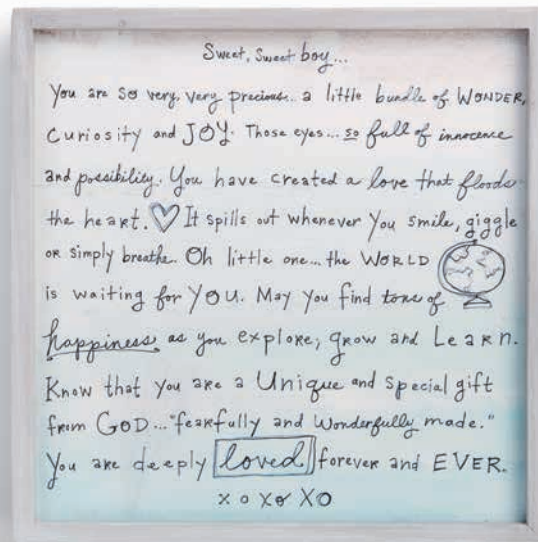

\$11.50 ea. Min: 2 ea. MOTM  
\$10.35 ea. Qty: 12 ea.

Size: 23.5" Pkg: PB Season: E

Materials: polyester

Care: Surface Washable

**NEW!**

**5004700631 Sweet Sweet Girl Wall Art**

Sweet, sweet girl...you are so very, very precious, a little bundle of wonder, curiosity and joy. Those eyes, so full of innocence and possibility. You have created a love that floods the heart. It spills out whenever you smile, giggle or simply breathe. Oh little one...the WORLD is waiting for YOU. May you find tons of happiness as you explore, grow and learn. Know that you are a unique and special gift from God, fearfully and wonderfully made. You are deeply loved forever and ever. xoxoxo

Size: 8.5" x 8.5" x 2" Pkg: BP/CB Season: E  
Materials: fir wood, wood composite

**NEW!**

**5004700632 Sweet Sweet Boy Wall Art**

Sweet, sweet boy...you are so very, very precious, a little bundle of wonder, curiosity and joy. Those eyes, so full of innocence, and possibility. You have created a love that floods the heart. It spills out whenever you smile, giggle, or simply breathe. Oh little one, the world is waiting for you. May you find tons of happiness as you explore, grow and learn. Know that you are a unique and special gift from God, fearfully and wonderfully made. You are deeply loved forever and ever. xoxoxo