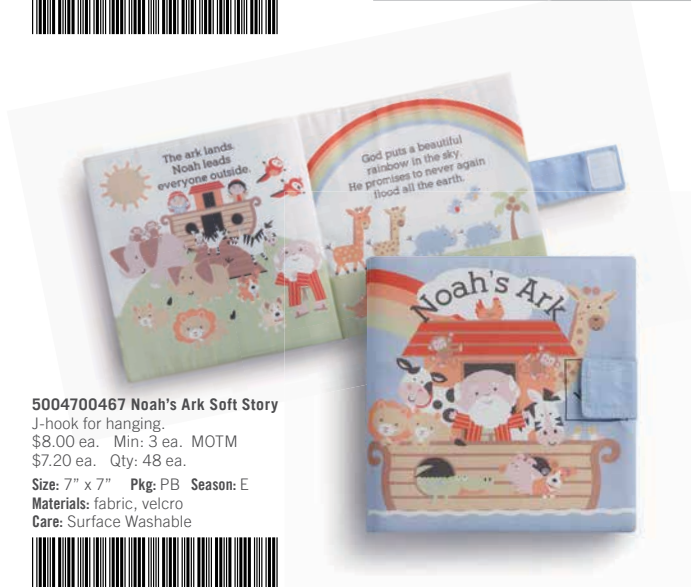

Size: 9.5" Pkg: PB Season: E  
Materials: plush, ribbon  
Care: Surface Washable

\*ASSORTMENTS: 5004700675 (Mini Lambie 6 pc with Basket Displayer)

5004700675 Assortment Mini Lambie 6 pc with Basket Displayer

**FREE ITEMS:**

1 of # N00472 White Basket Displayer

**Total 2 pieces for \$30.00**

**NEW!** ●  
5004700524 Jesus Loves Me Plush Book

1 Rattle. J-hook for hanging.  
\$10.00 ea. Min: 2 ea. MOTM  
\$9.00 ea. Qty: 72 ea.

Size: 8" x 10" Pkg: PB Season: E  
Materials: plush  
Care: Surface Washable

5004700467 Noah's Ark Soft Story

J-hook for hanging.  
\$8.00 ea. Min: 3 ea. MOTM  
\$7.20 ea. Qty: 48 ea.

Size: 7" x 7" Pkg: PB Season: E  
Materials: fabric, velcro  
Care: Surface Washable