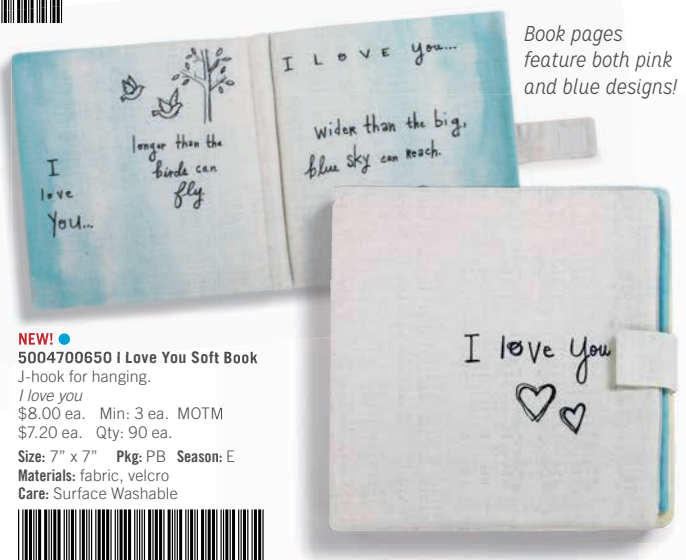

NEW!
5004700650 I Love You Soft Book
J-hook for hanging.
I love you
$8.00 ea. Min: 3 ea. MOTM
$7.20 ea. Qty: 90 ea.
Size: 7" x 7" Pkg: PB Season: E
Materials: fabric, velcro
Care: Surface Washable

Book pages
feature both pink
and blue designs!