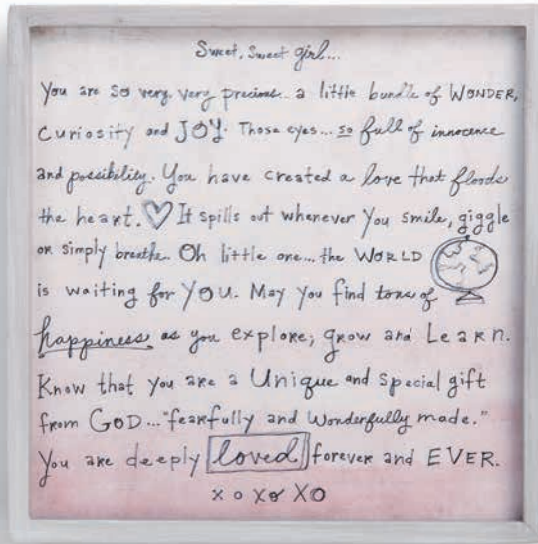

baby

**NEW!**

**5004700666 Poetic Threads Bear**

Bless you precious child. Sweet little one, you are fearfully and wonderfully made. Welcome to the World! You are an amazing gift from God you are deeply loved forever and ever. xoxo

\$11.50 ea. Min: 2 ea. MOTM  
\$10.35 ea. Qty: 12 ea.

Size: 23.5" Pkg: PB Season: E

Materials: polyester

Care: Surface Washable

**NEW!**

**5004700631 Sweet Sweet Girl Wall Art**

Sweet, sweet girl...you are so very, very precious, a little bundle of wonder, curiosity and joy. Those eyes, so full of innocence and possibility. You have created a love that floods the heart. It spills out whenever you smile, giggle or simply breathe. Oh little one...the WORLD is waiting for YOU. May you find tons of happiness as you explore, grow and learn. Know that you are a unique and special gift from God, fearfully and wonderfully made. You are deeply loved forever and ever. xoxoxo