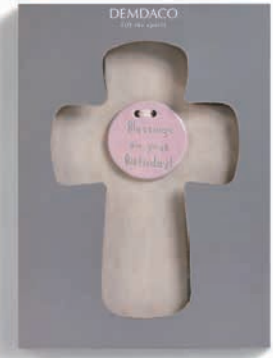

**5004700285 You are Loved Frame**  
 Holds 3 x 3 photo(s).  
 Hanger style: no hanger.  
*You are loved.*  
 \$9.00 ea. Min: 3 ea. MOTM  
 \$8.10 ea. Qty: 18 ea.  
 Size: 7.5" x 4.25" Pkg: GB Season: E  
 Materials: paper, metal, glass

# Tender Blessings

- \* From-the-heart, faith-based collection offers a variety of ways to celebrate a tiny blessing, from birth to baptism.
- \* Sweet sentiments such as "God bless baby" and "Blessings on Your Birthday" make perfect keepsake reminders of the love a family has for a child.
- \* Perfect gift for a new parent, or from parent to child.

**NEW!**  
5004700645 Blessings On Your Birthday Cross – Blue Medallion  
*Blessings on your Birthday!*

**NEW!**  
5004700646 Blessings On Your Birthday Cross – Pink Medallion  
*Blessings on your Birthday!*