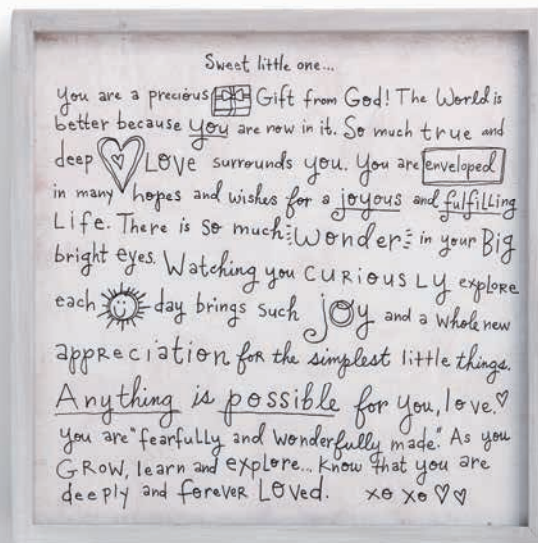

\$11.50 ea. Min: 2 ea. MOTM  
\$10.35 ea. Qty: 12 ea.

Size: 23.5" Pkg: PB Season: E

Materials: polyester

Care: Surface Washable

**NEW!**

**5004700631 Sweet Sweet Girl Wall Art**

Sweet, sweet girl...you are so very, very precious, a little bundle of wonder, curiosity and joy. Those eyes, so full of innocence and possibility. You have created a love that floods the heart. It spills out whenever you smile, giggle or simply breathe. Oh little one...the WORLD is waiting for YOU. May you find tons of happiness as you explore, grow and learn. Know that you are a unique and special gift from God, fearfully and wonderfully made. You are deeply loved forever and ever. xoxoxo

Size: 8.5" x 8.5" x 2" Pkg: BP/CB Season: E  
Materials: fir wood, wood composite

**NEW!**

**5004700632 Sweet Sweet Boy Wall Art**

Sweet, sweet boy...you are so very, very precious, a little bundle of wonder, curiosity and joy. Those eyes, so full of innocence, and possibility. You have created a love that floods the heart. It spills out whenever you smile, giggle, or simply breathe. Oh little one, the world is waiting for you. May you find tons of happiness as you explore, grow and learn. Know that you are a unique and special gift from God, fearfully and wonderfully made. You are deeply loved forever and ever. xoxoxo

Size: 8.5" x 8.5" x 2" Pkg: BP/CB Season: E  
Materials: fir wood, wood composite

**NEW!**

**5004700633 Sweet Little One Wall Art**

Sweet little one...you are a precious gift from God! The world is better because you are now in it. So much true and deep LOVE surrounds you. You are enveloped in many hopes and wishes for a joyous and fulfilling life. There is so much wonder in your big bright eyes. Watching you curiously explore each day brings such joy and a whole new appreciation for the simplest little things. Anything is possible for you, love. You are fearfully and wonderfully made. As you grow, learn and explore, know that you are deeply and forever loved. xoxo