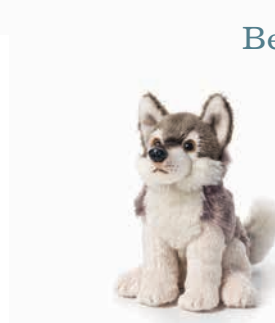

$4.50 EA.

Min: 3 ea. MOTM

$4.05 ea. Qty: 48 ea.

**ANIMALCRAFT®
BEANBAGS**

Size: 5.5"

Pkg: PB Season: E

Materials: plush

Care: Surface Washable