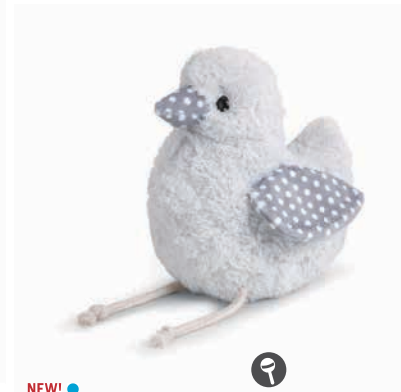

Celebrate big love in many small ways.

**NEW!**  
**5004700613 Emerson Elephant Plush**  
*My Little Peanut*  
 \$10.00 ea. Min: 3 ea. MOTM  
 \$9.00 ea. Qty: 12 ea.  
 Size: 16" Pkg: PB Season: E  
 Materials: plush  
 Care: Surface Washable

**NEW!**  
**5004700616 Emerson and Bennett Musical Plush**  
 Twist the baby bird to hear "You Are My Sunshine".  
*Best Buddies, You and Me*  
 \$14.00 set Min: 2 sets MOTM  
 \$12.60 set Qty: 12 sets  
 Size: 10" x 7" x 4.5" Pkg: PB Season: E  
 Materials: plush  
 Care: Surface Washable