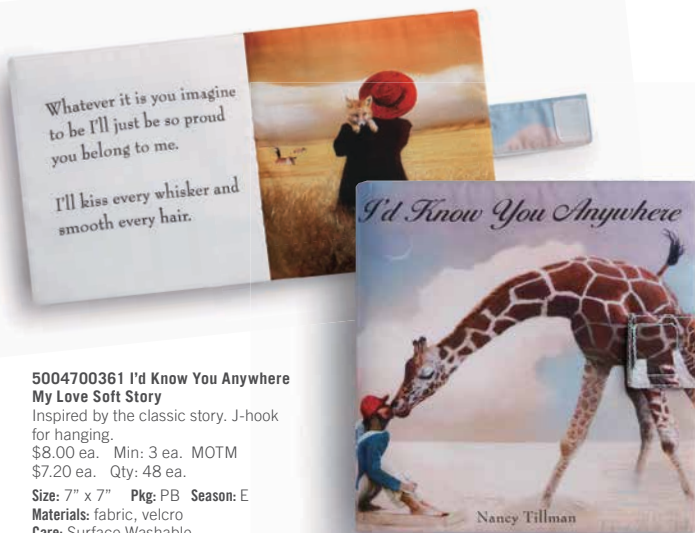

5004700361 I'd Know You Anywhere My Love Soft Story

Inspired by the classic story. J-hook for hanging.
$8.00 ea. Min: 3 ea. MOTM
$7.20 ea. Qty: 48 ea.

Size: 7" x 7" Pkg: PB Season: E
Materials: fabric, velcro
Care: Surface Washable