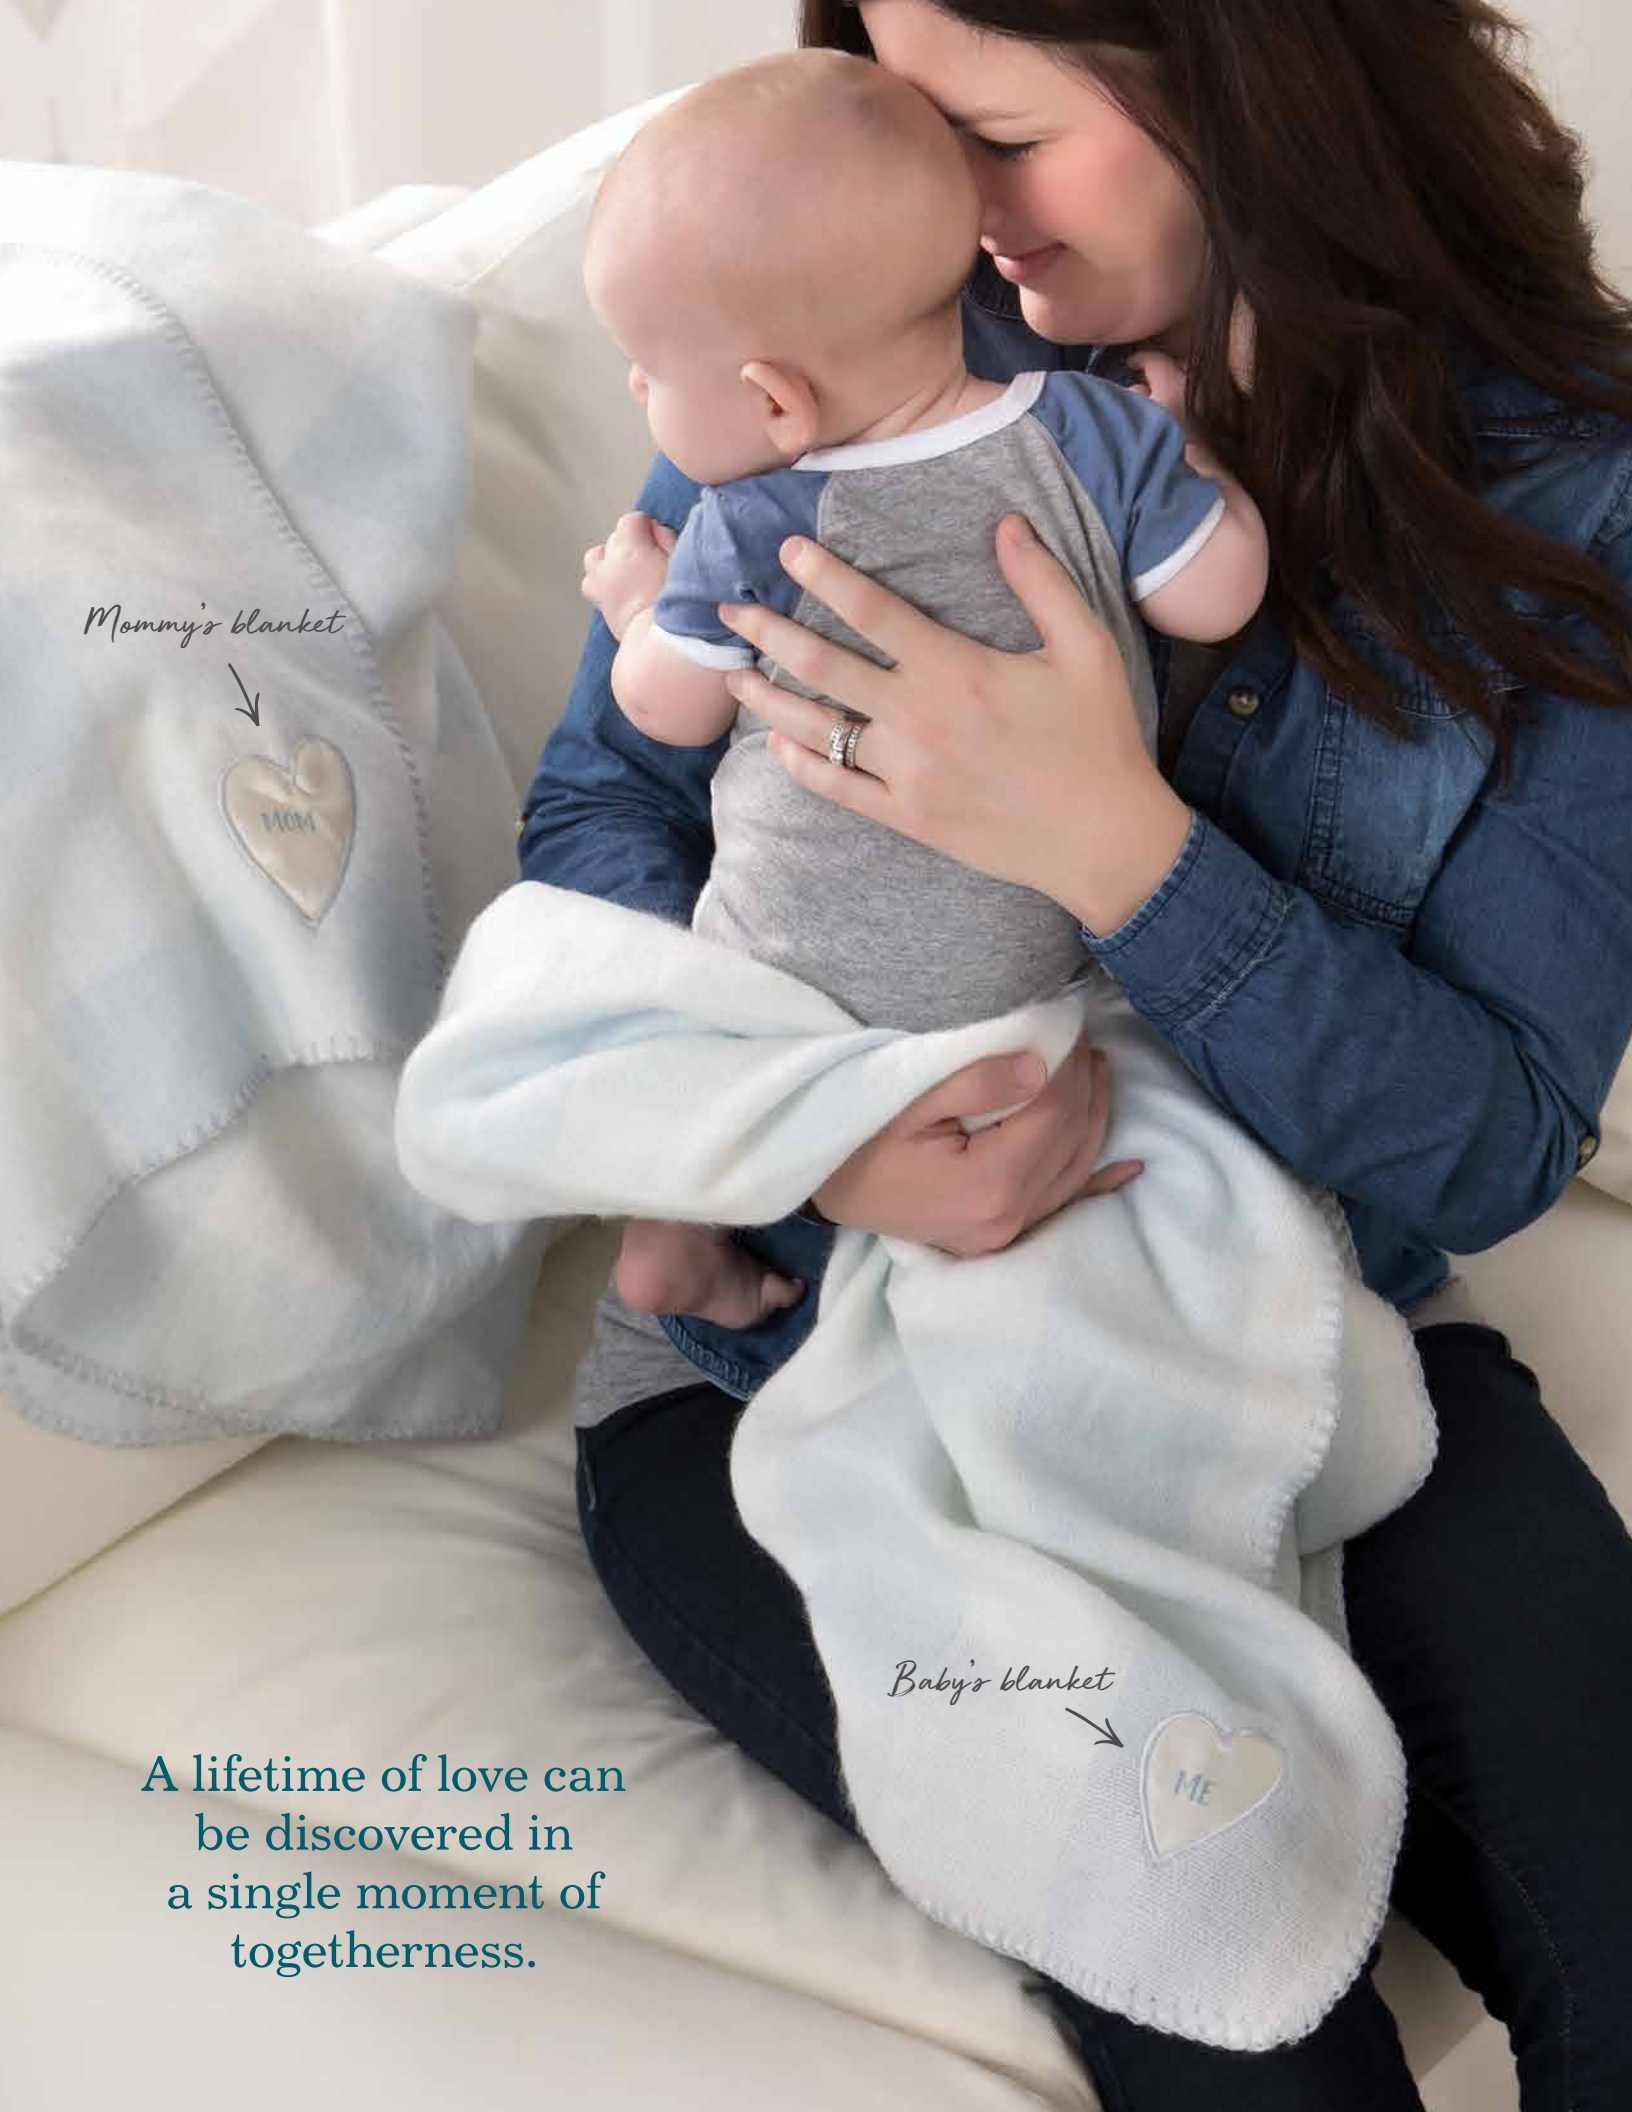

Mommy's blanket

Baby's blanket

A lifetime of love can
be discovered in
a single moment of
togetherness.