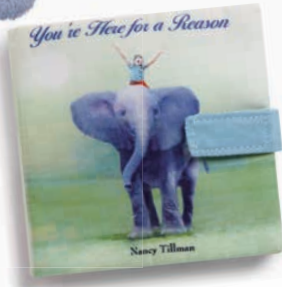

**NEW!** ●  
5004700556 Wherever You Are Puppet  
Soft Story

**\$9.50 SET**

Min: 3 sets MOTM

\$8.55 set Qty: 36 sets

**PUPPET SOFT STORY**

Size: PLUSH: 9.5" H, BOOK: 3.5" X 3.5"

Pkg: PB Season: E

Materials: plush, polyester, velcro