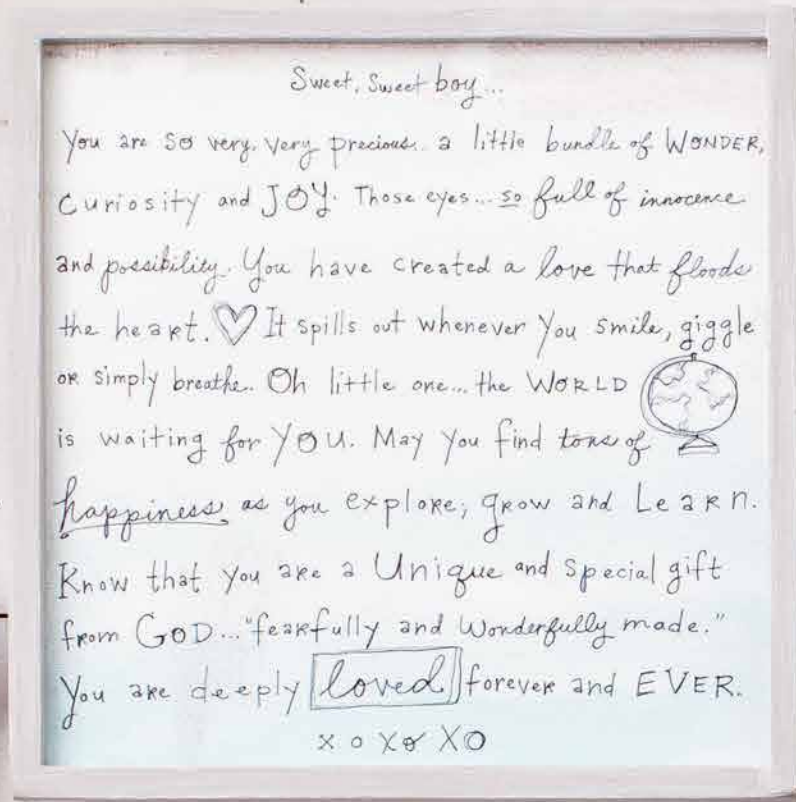

# Poetic Threads Baby

BY LORI SIEBERT

- \* Lori Seibert's word art messaging reminds a child they are loved and cherished.
- \* Soft colors are the perfect inspiration for a nursery theme.
- \* Sentimental formats such as a piggy bank or the poetic threads bear make memorable gifts for new or expecting parents.