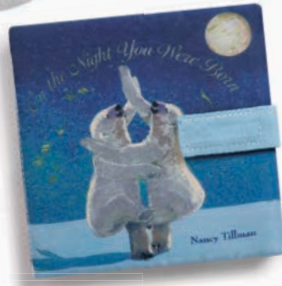

$9.50 SET

Min: 3 sets MOTM

$8.55 set Qty: 36 sets

PUPPET SOFT STORY

Size: PLUSH: 9.5" H, BOOK: 3.5" X 3.5"

Pkg: PB Season: E

Materials: plush, polyester, velcro

Care: Surface Washable

Plush: Hand Wash - Cold, Air Dry; PJ's:
Machine Wash Cold, Tumble Dry Low. Fits
most 6 months and up.

*You are a miracle. You are loved. You are the
only one and ever you.*

$16.00 set Min: 2 sets MOTM

$14.40 set Qty: 20 sets

Size: Plush 9" Pkg: GB/W Season: E

Materials: PJ's: cotton; Plush: plush